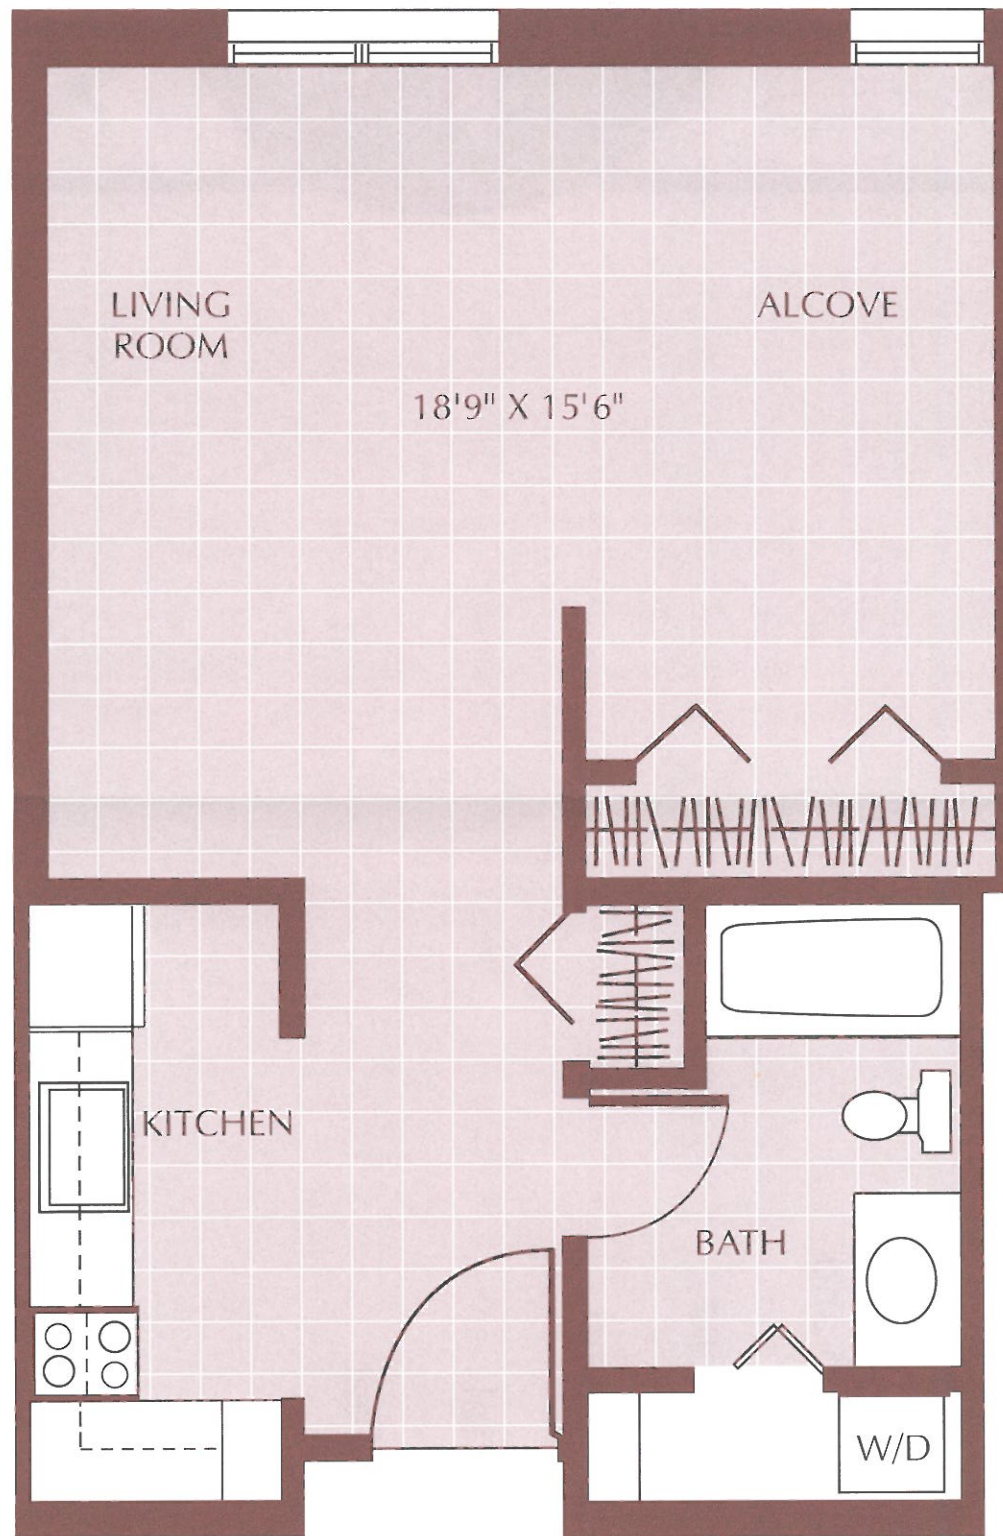

FLOOR PLAN

Type A –
Alcove Studio

Ceiling height: 7'9"
Floor to window: 27"

1 grid square = 1 foot

Southgate at Shrewsbury

30 Julio Drive, Shrewsbury, Massachusetts 01545