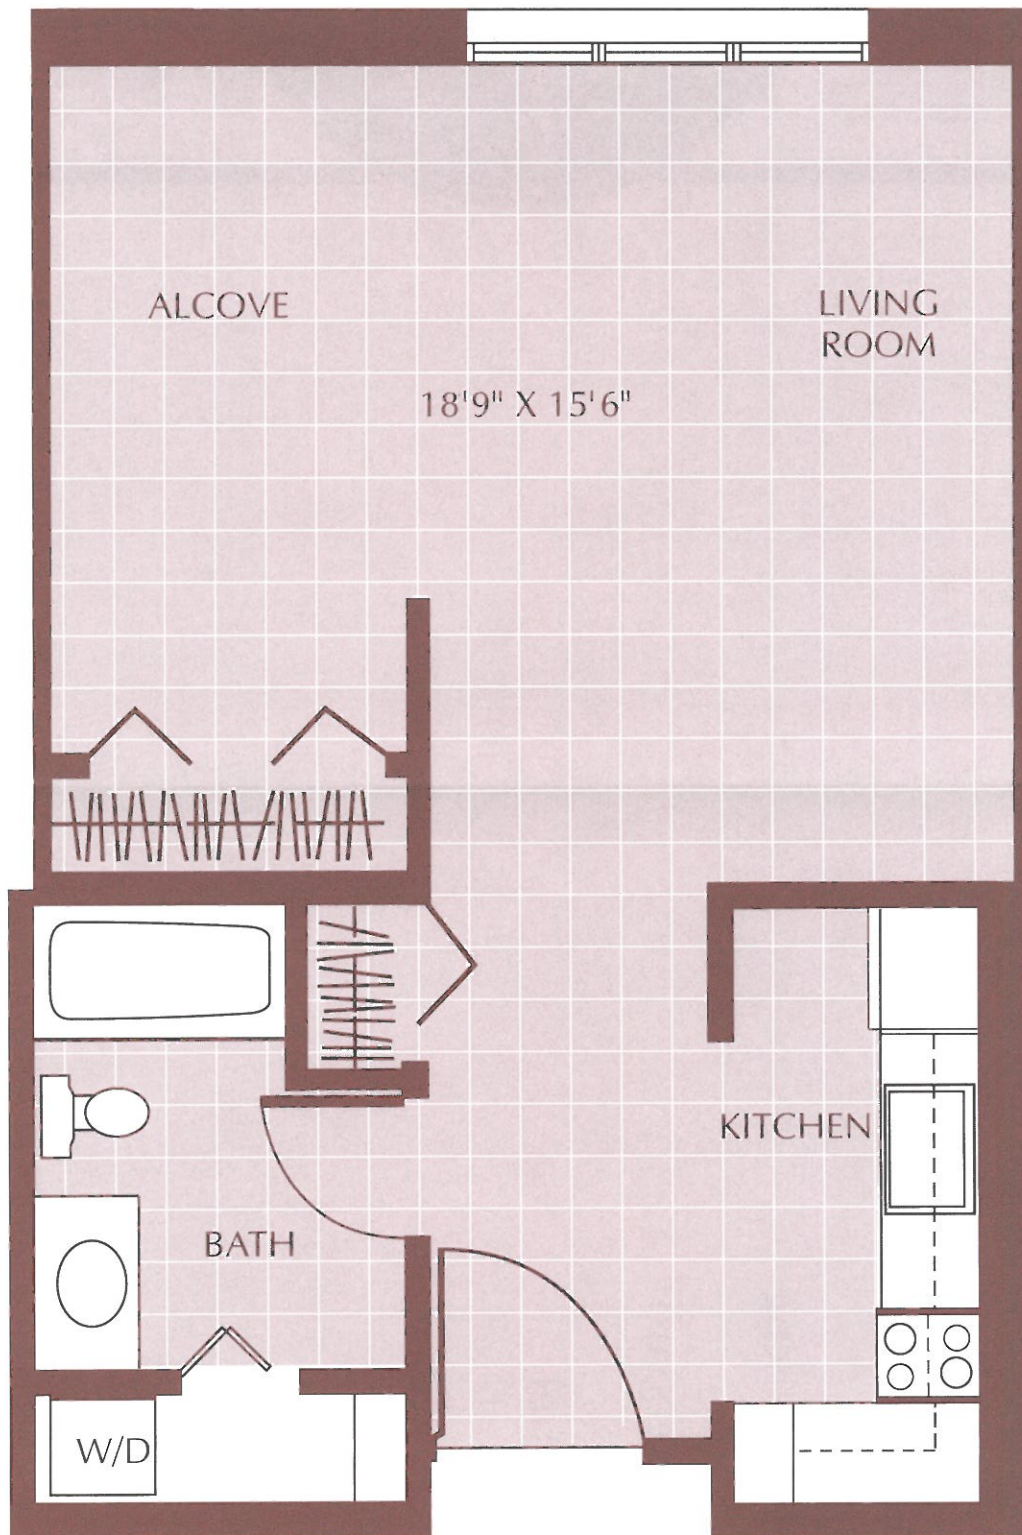

FLOOR PLAN

Type B –
Alcove Studio

Ceiling height: 7'9"
Floor to window: 27"

1 grid square = 1 foot

Southgate at Shrewsbury

30 Julio Drive, Shrewsbury, Massachusetts 01545