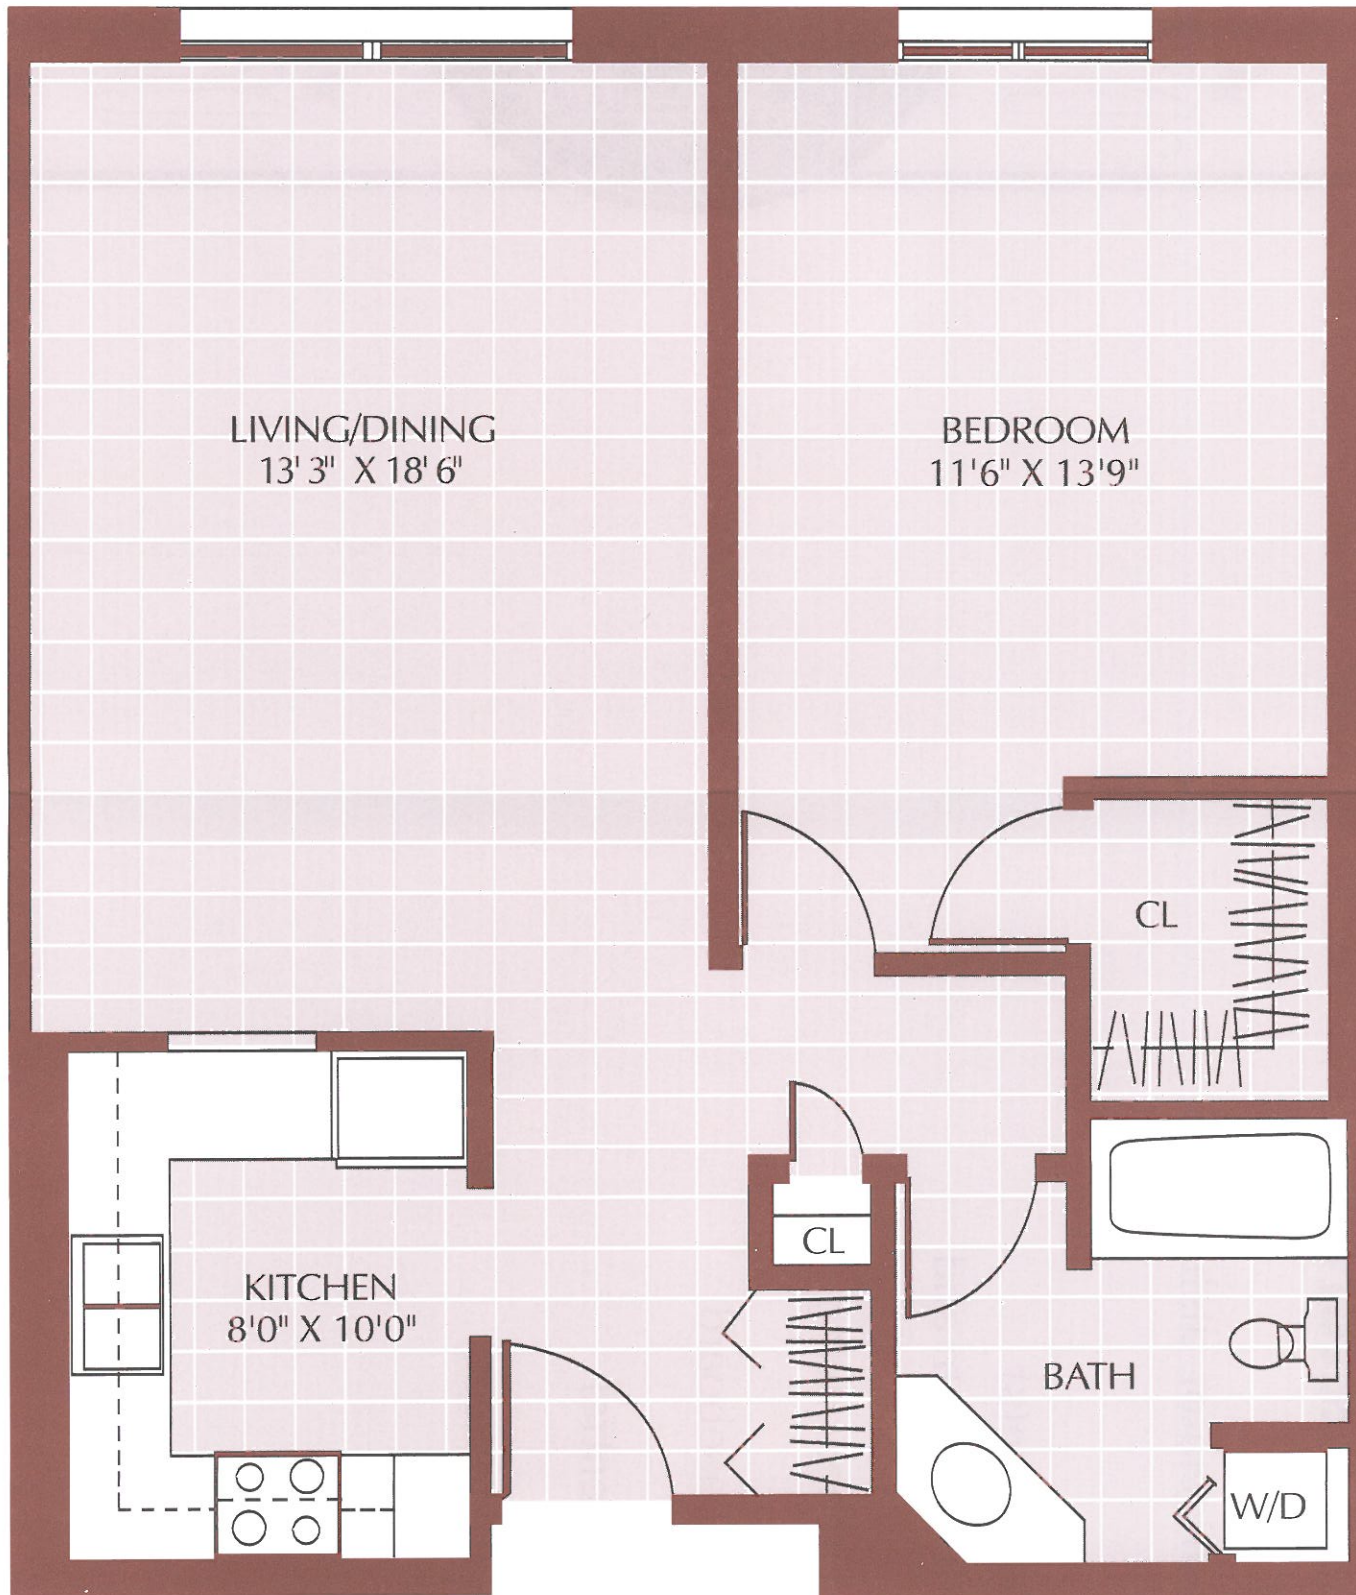

# FLOOR PLAN

Type C (R) –  
One Bedroom, Standard

Ceiling height: 7'9"  
Floor to window: 27"

1 grid square = 1 foot

**Southgate at Shrewsbury**

30 Julio Drive, Shrewsbury, Massachusetts 01545