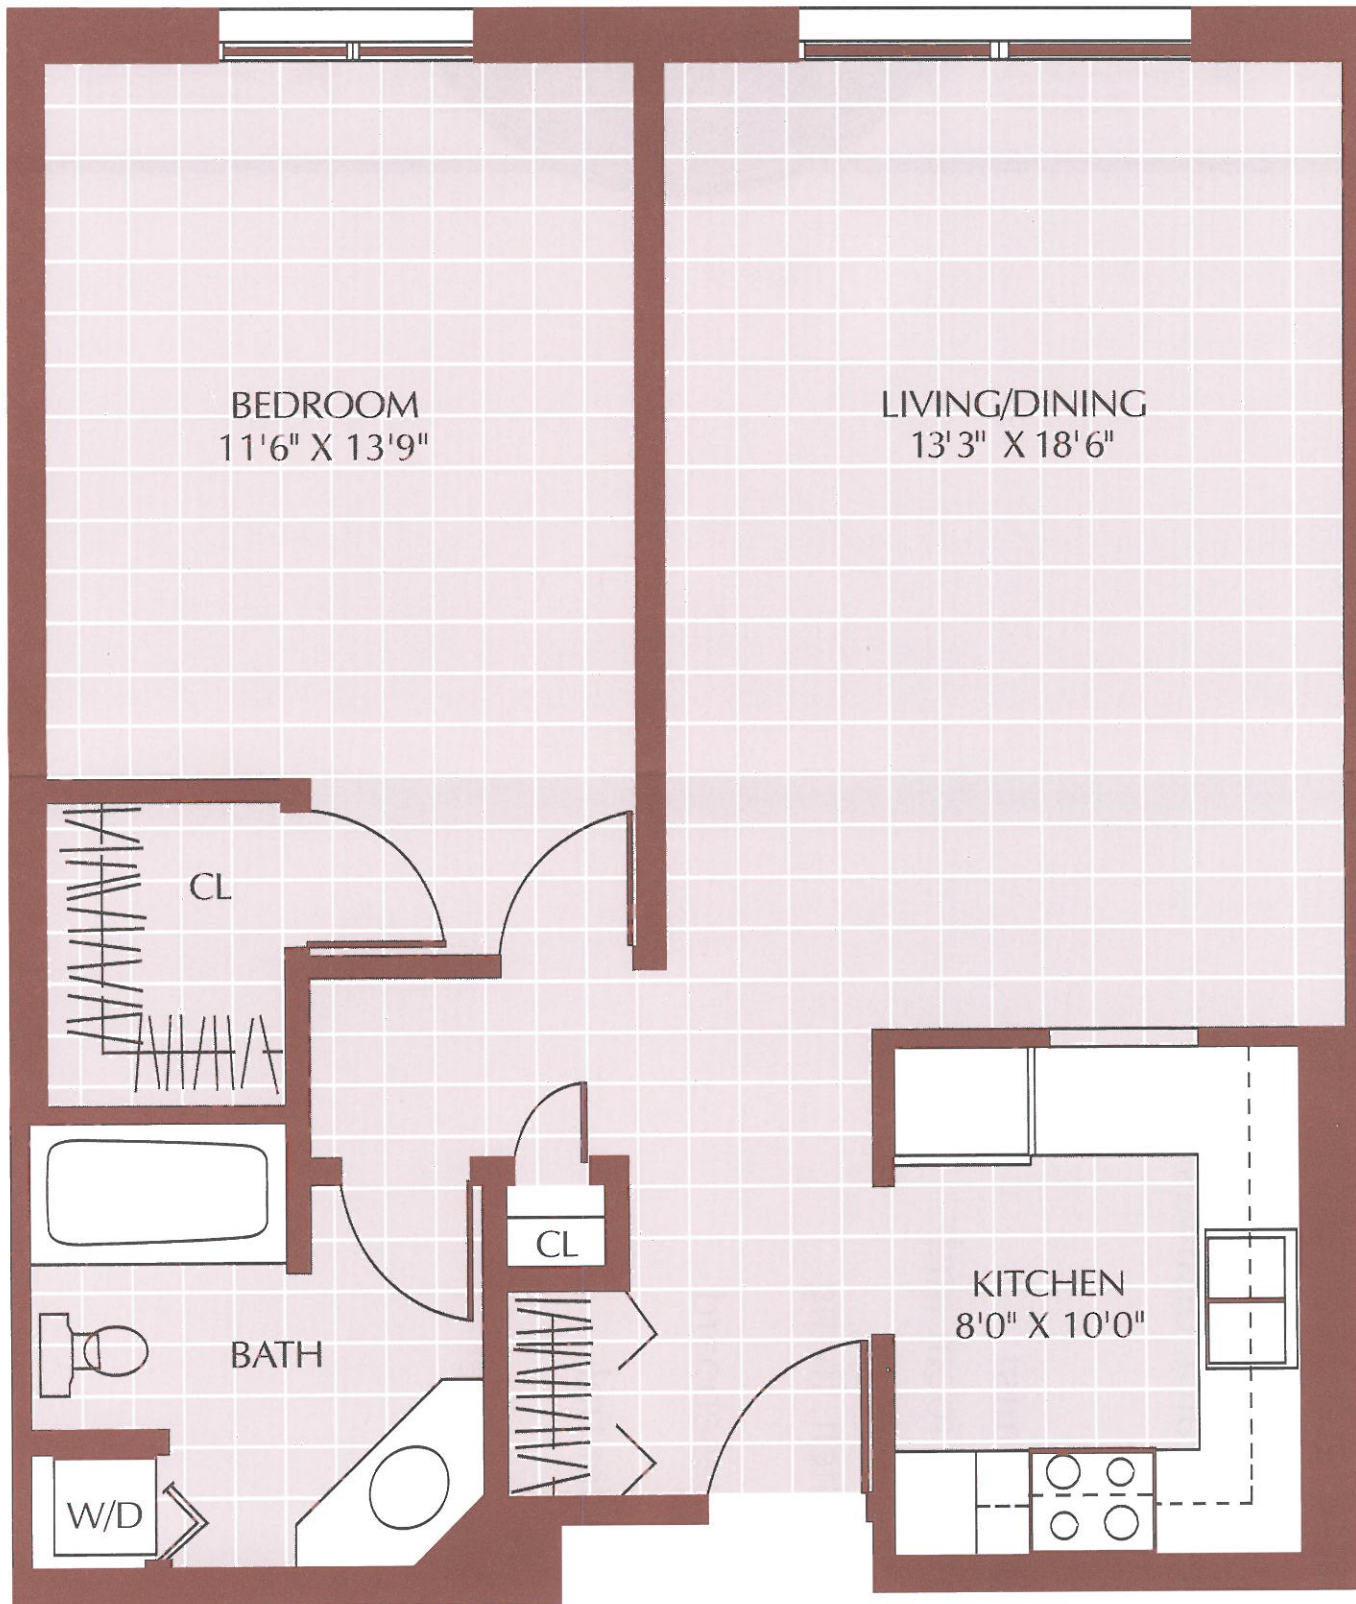

FLOOR PLAN

Type C –
One Bedroom, Standard

Ceiling height: 7'9"
Floor to window: 27"

Southgate at Shrewsbury

30 Julio Drive, Shrewsbury, Massachusetts 01545