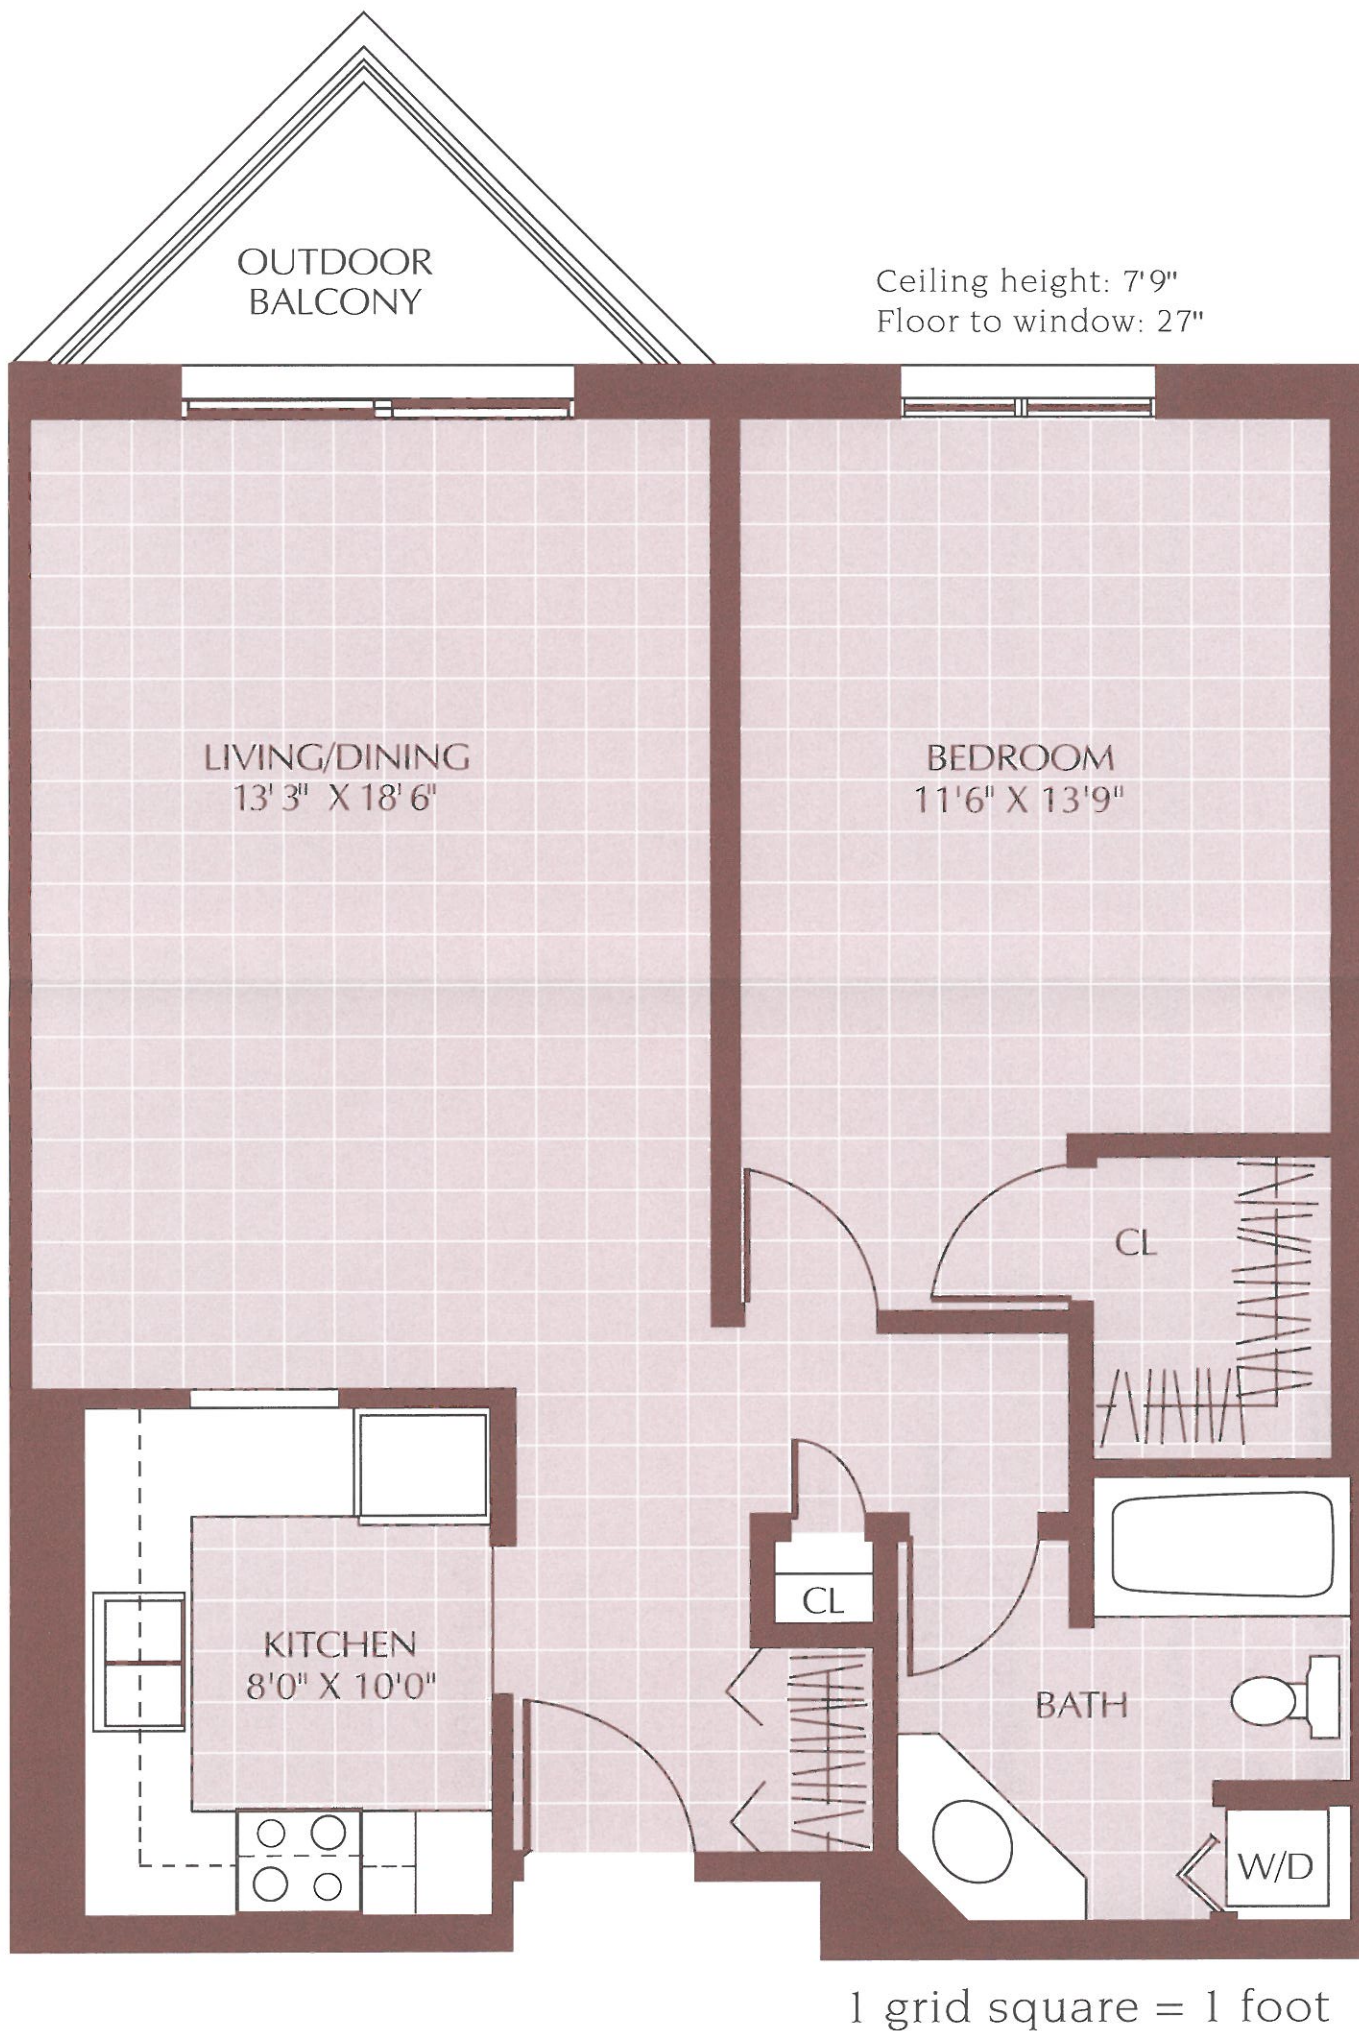

# FLOOR PLAN

Type E (R) –

One Bedroom, Outdoor Balcony

**Southgate at Shrewsbury**

30 Julio Drive, Shrewsbury, Massachusetts 01545