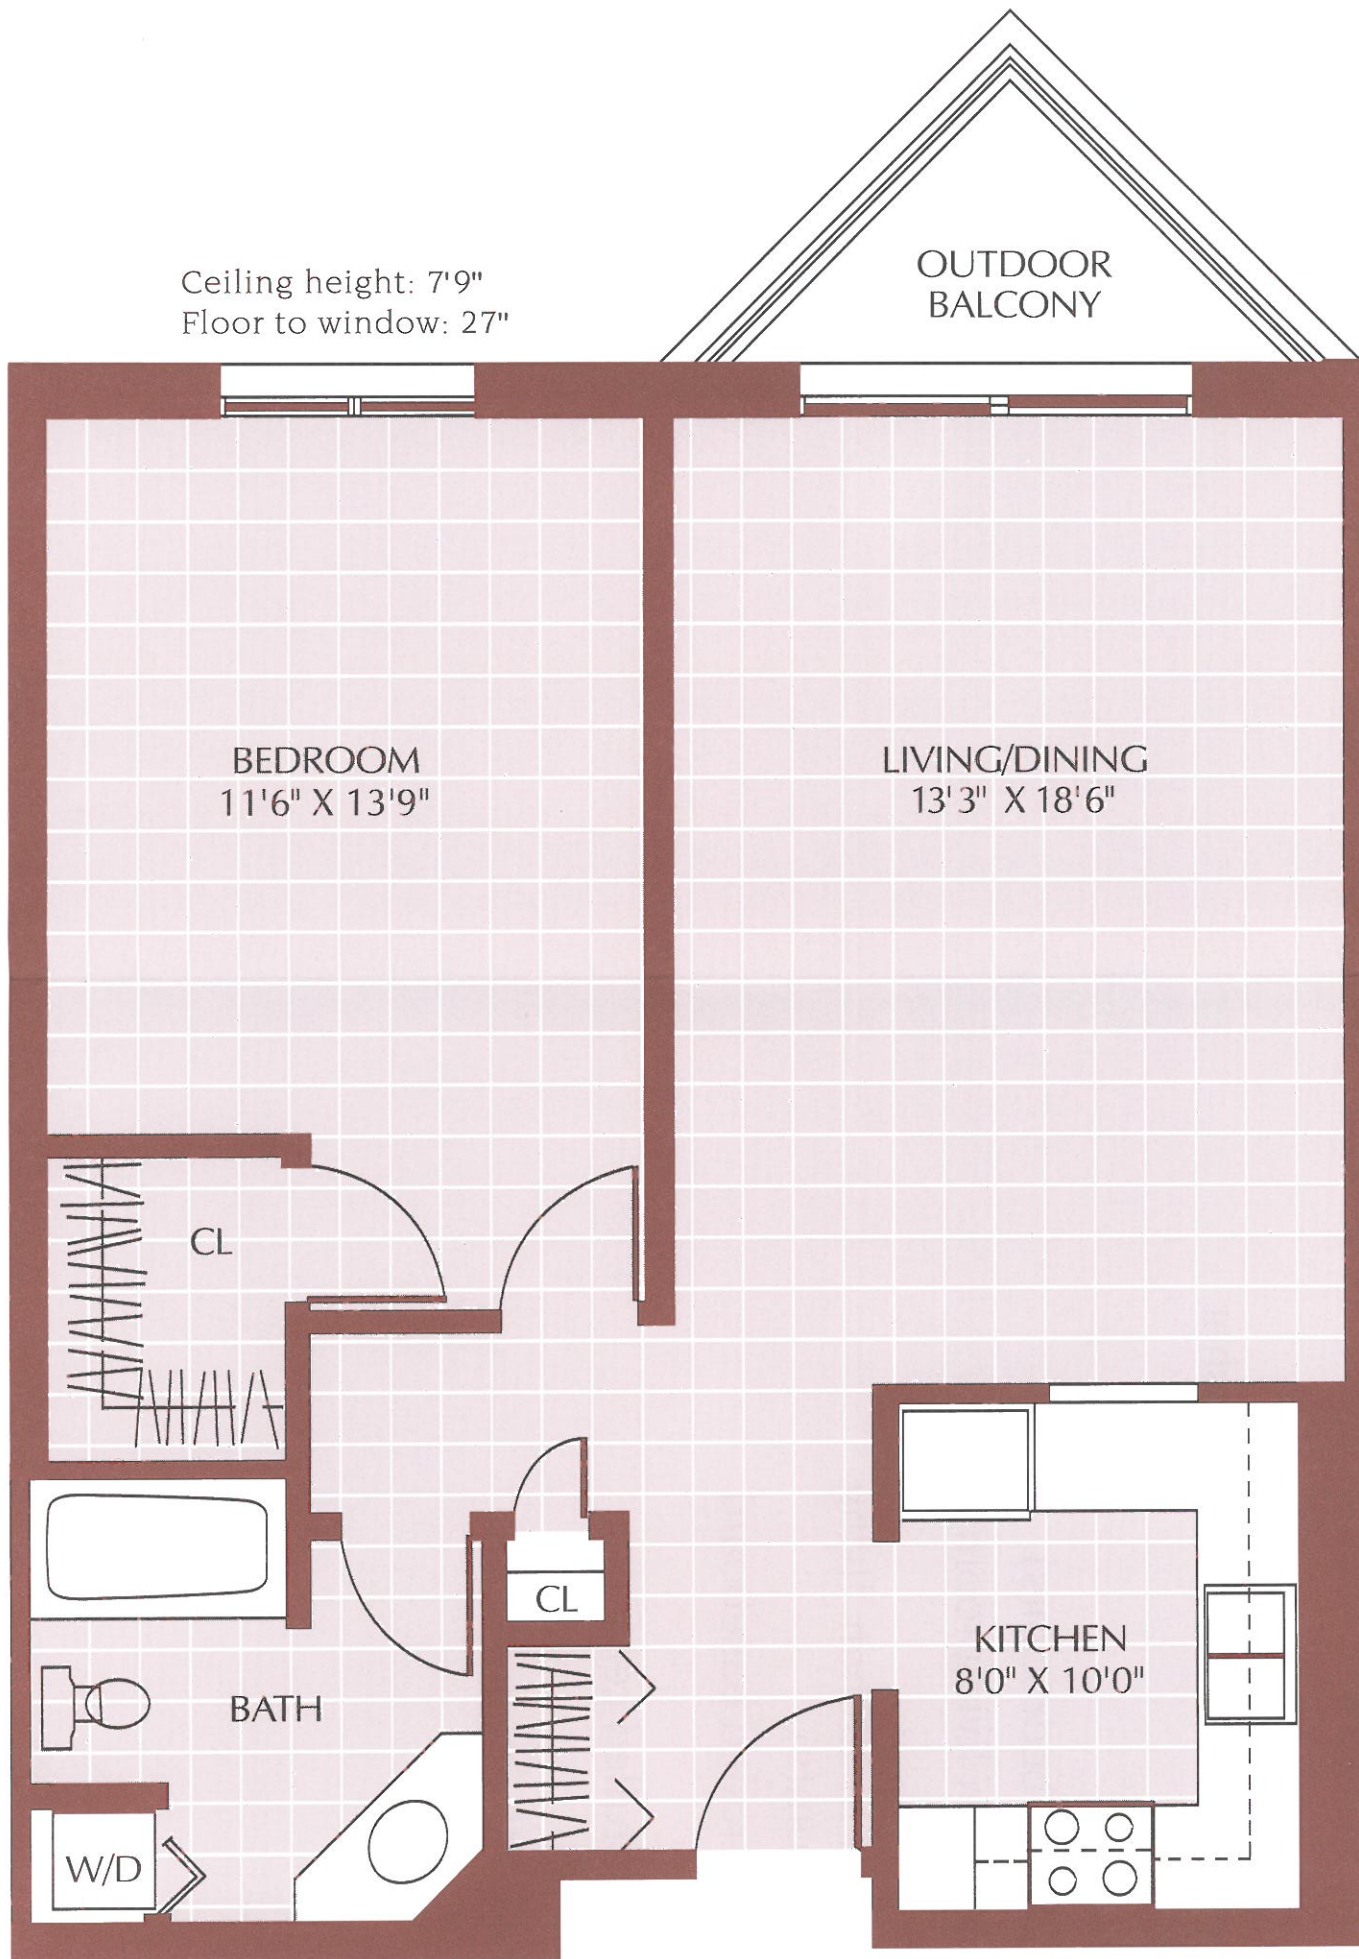

FLOOR PLAN

Type E –

One Bedroom, Outdoor Balcony

1 grid square = 1 foot

Southgate at Shrewsbury

30 Julio Drive, Shrewsbury, Massachusetts 01545