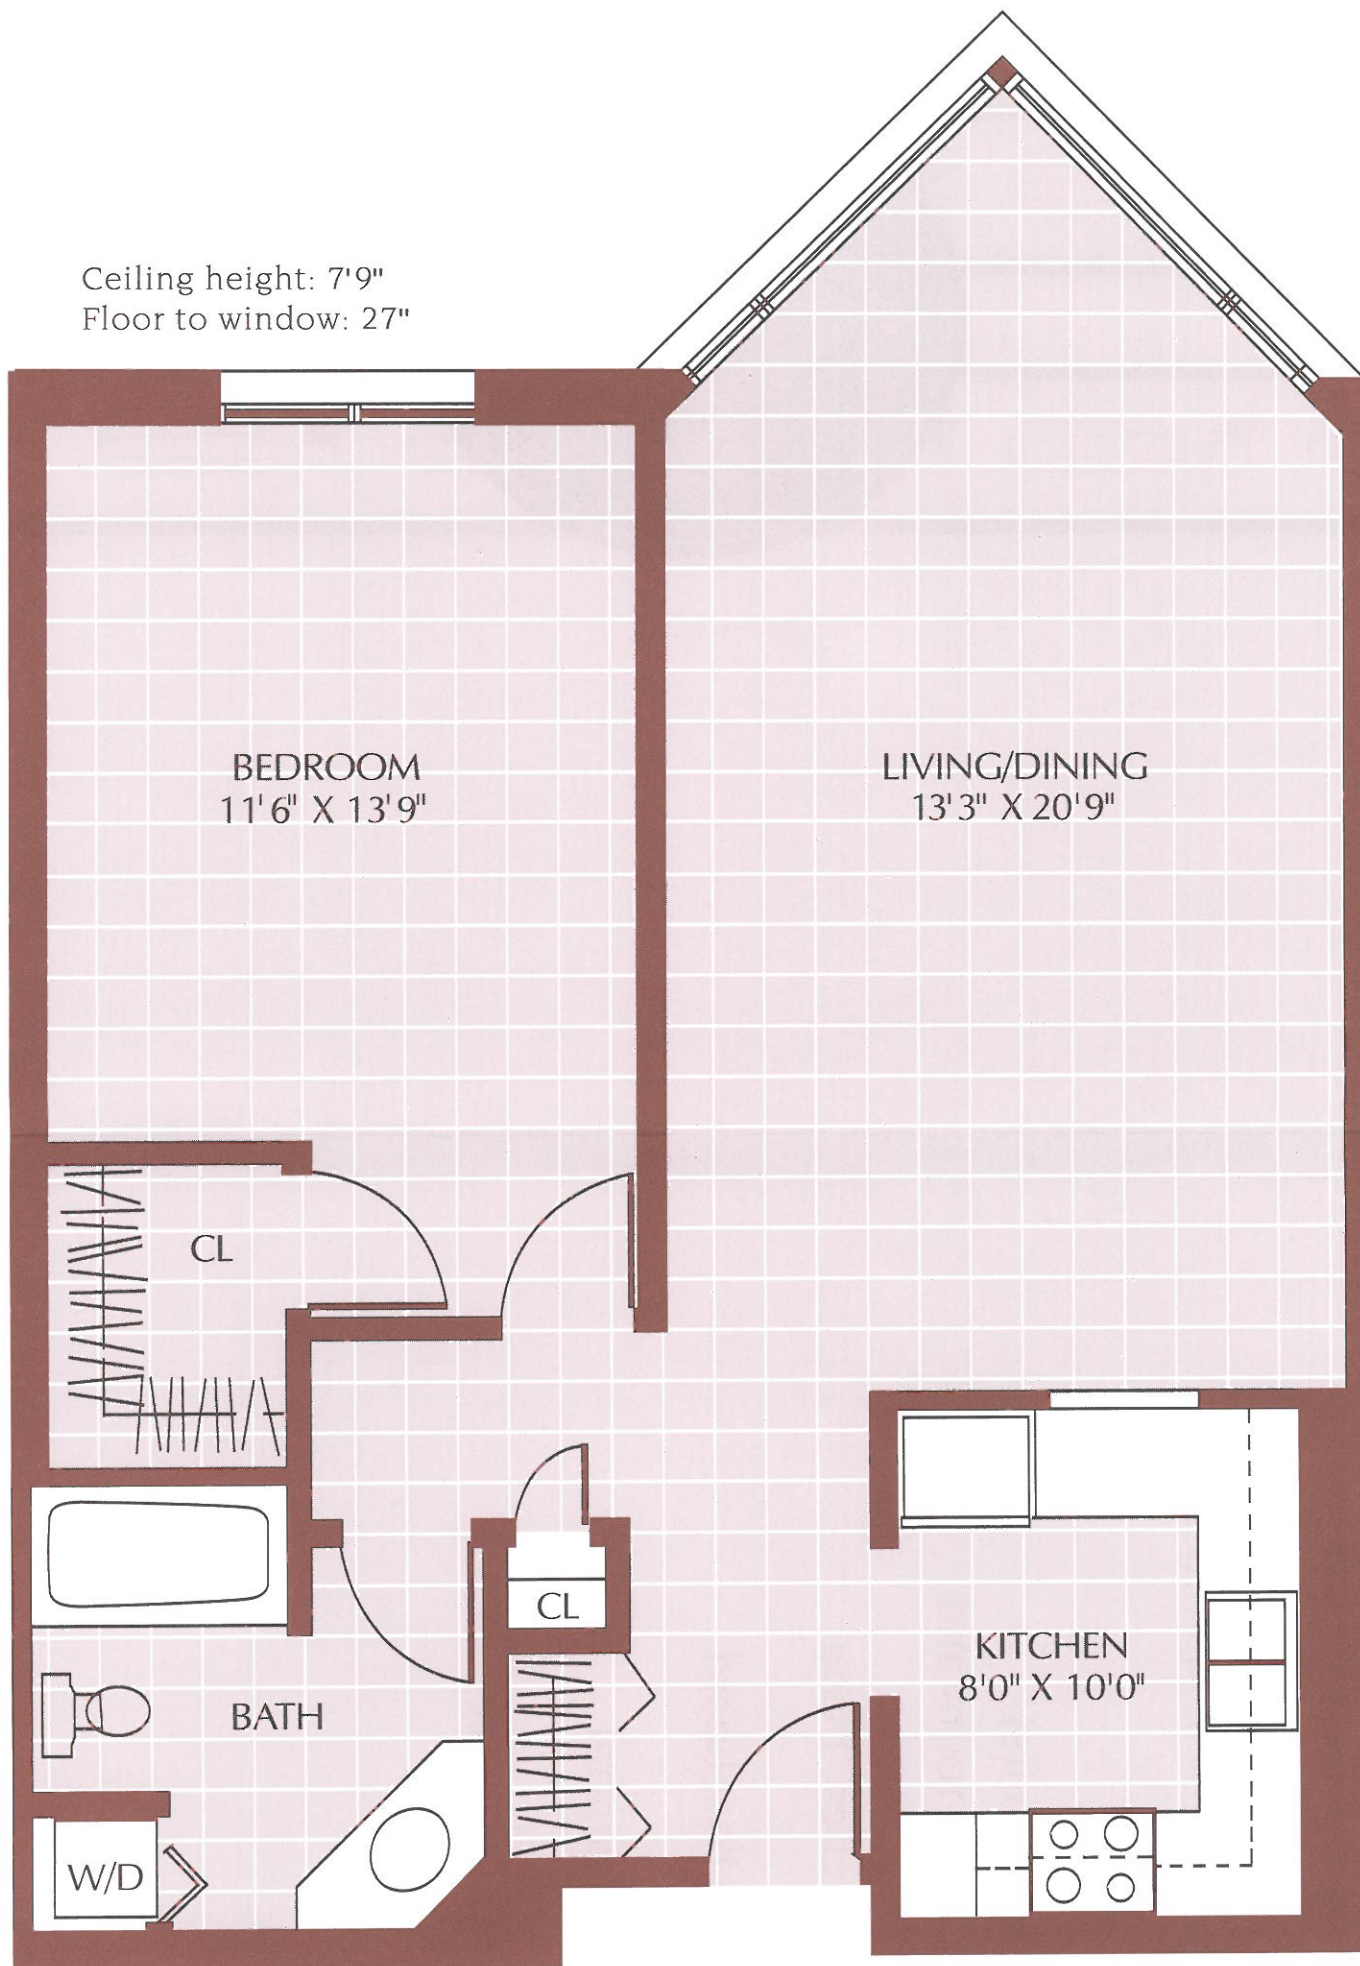

FLOOR PLAN

Type F –

One Bedroom, Enclosed Balcony

1 grid square = 1 foot

Southgate at Shrewsbury

30 Julio Drive, Shrewsbury, Massachusetts 01545