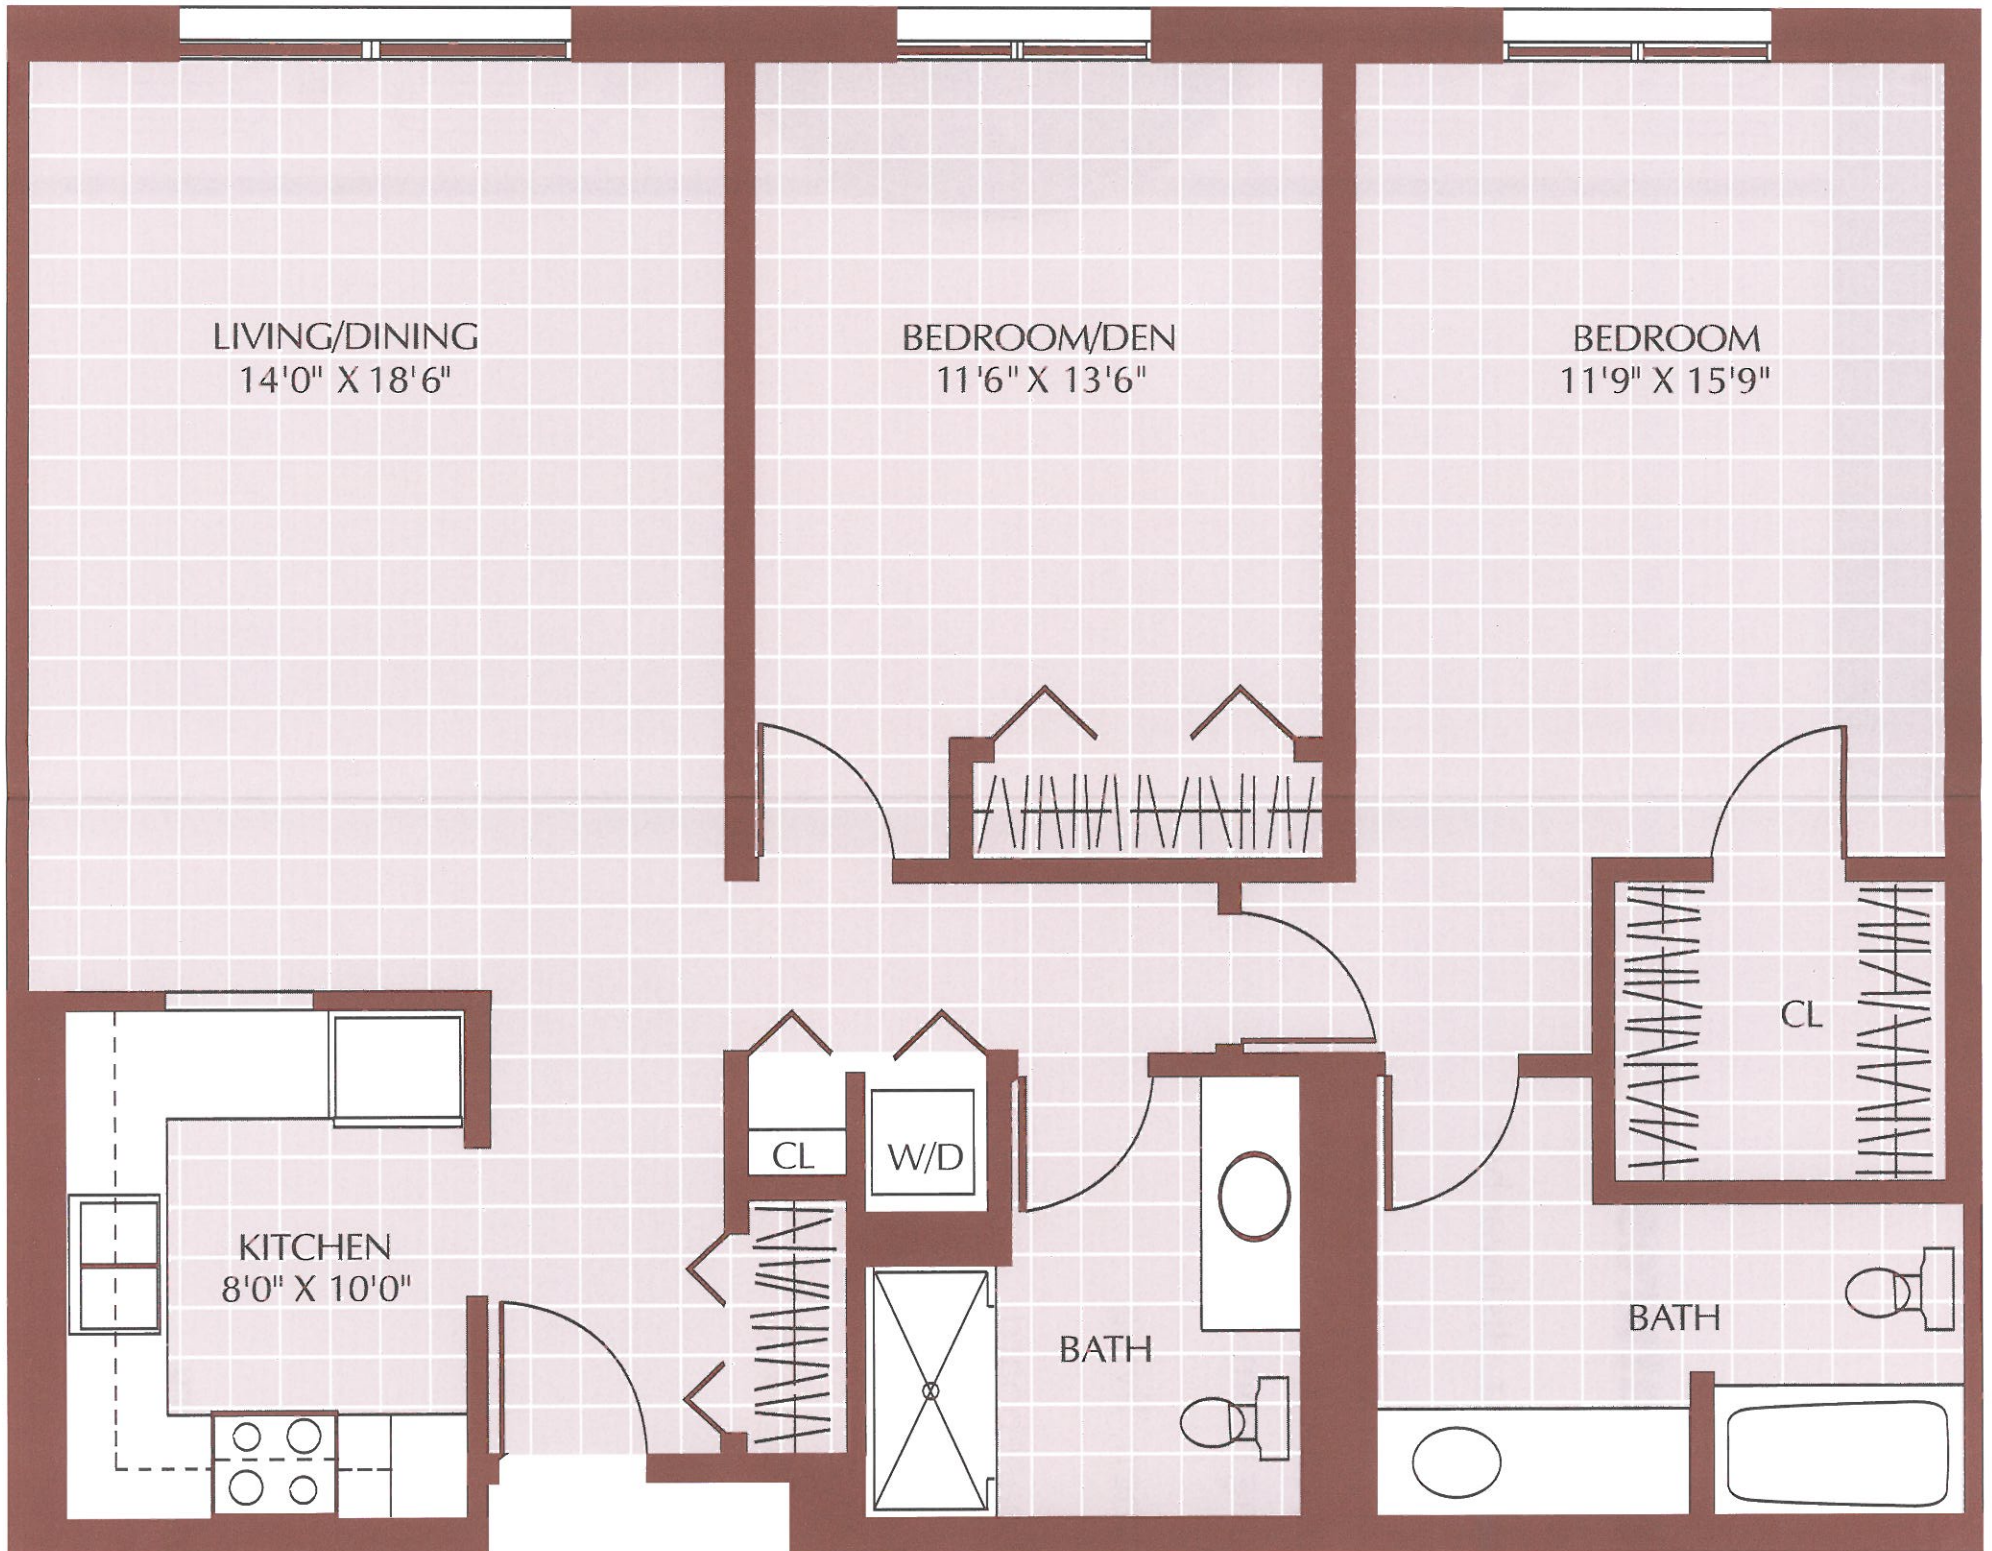

FLOOR PLAN

Type H (R) –

Two Bedrooms, Standard

Ceiling height: 7'9"
Floor to window: 27"

1 grid square = 1 foot

Southgate at Shrewsbury

30 Julio Drive, Shrewsbury, Massachusetts 01545