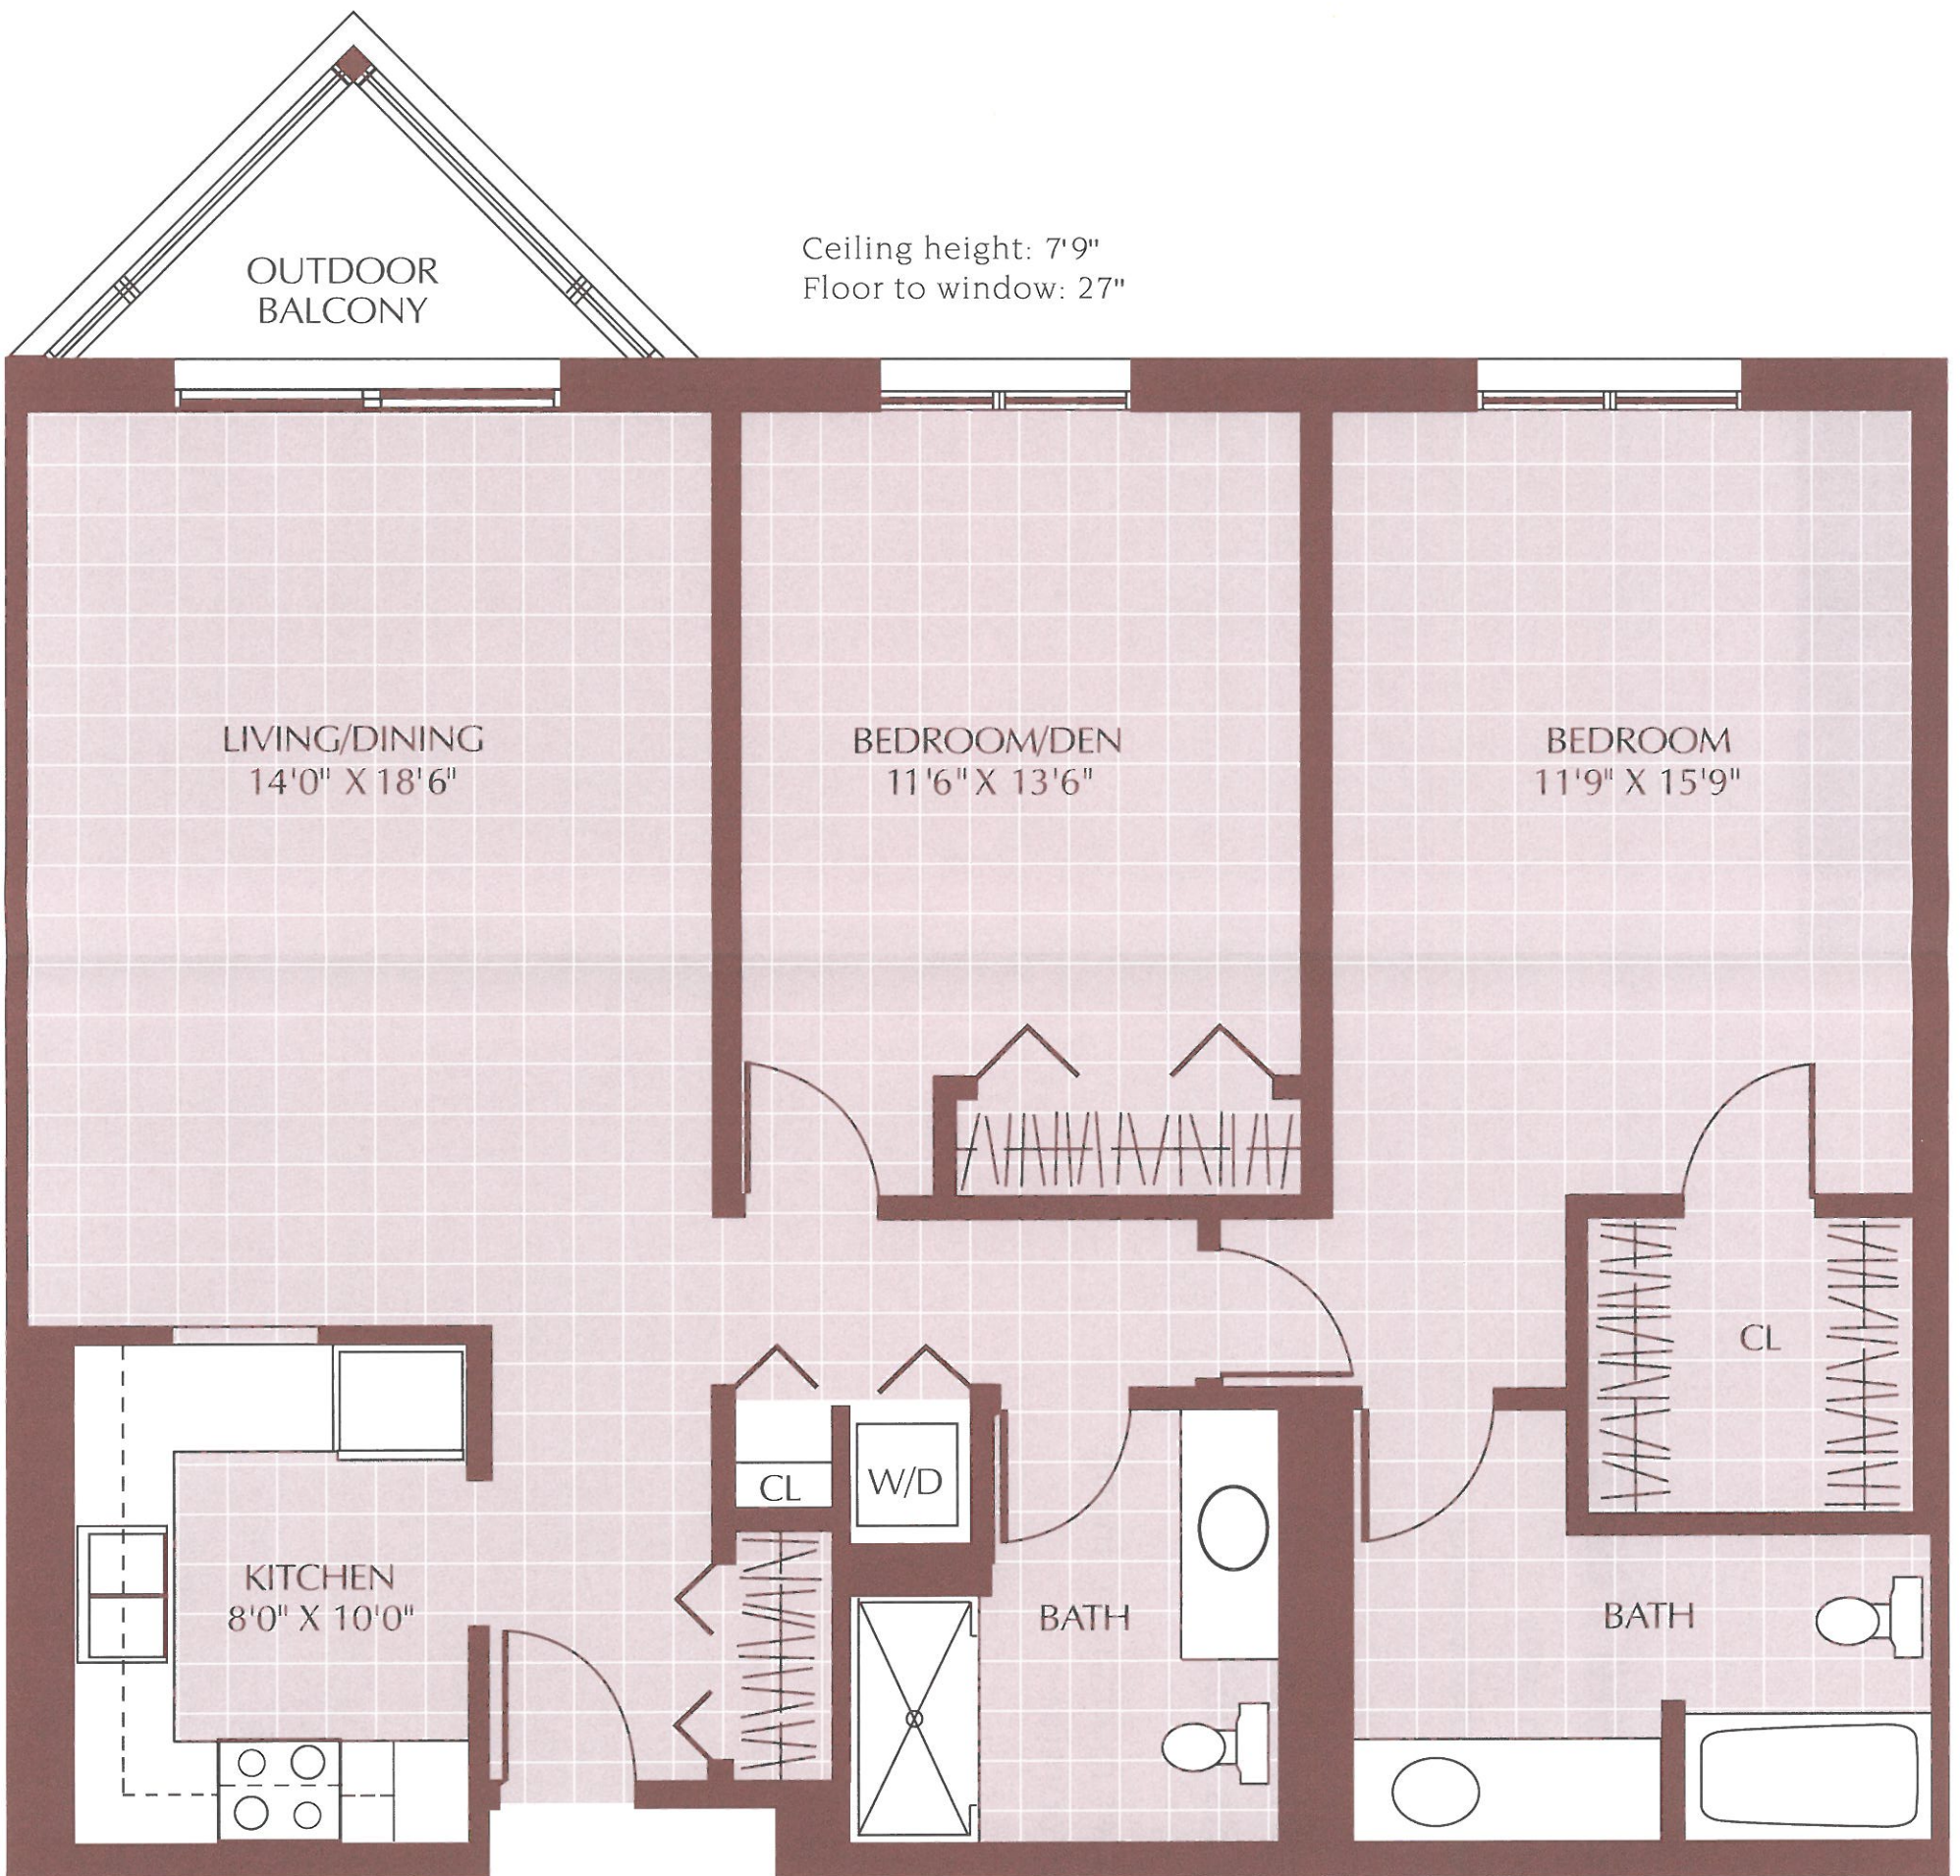

FLOOR PLAN

Type J (R) –

Two Bedrooms, Outdoor Balcony

1 grid square = 1 foot

Southgate at Shrewsbury

30 Julio Drive, Shrewsbury, Massachusetts 01545