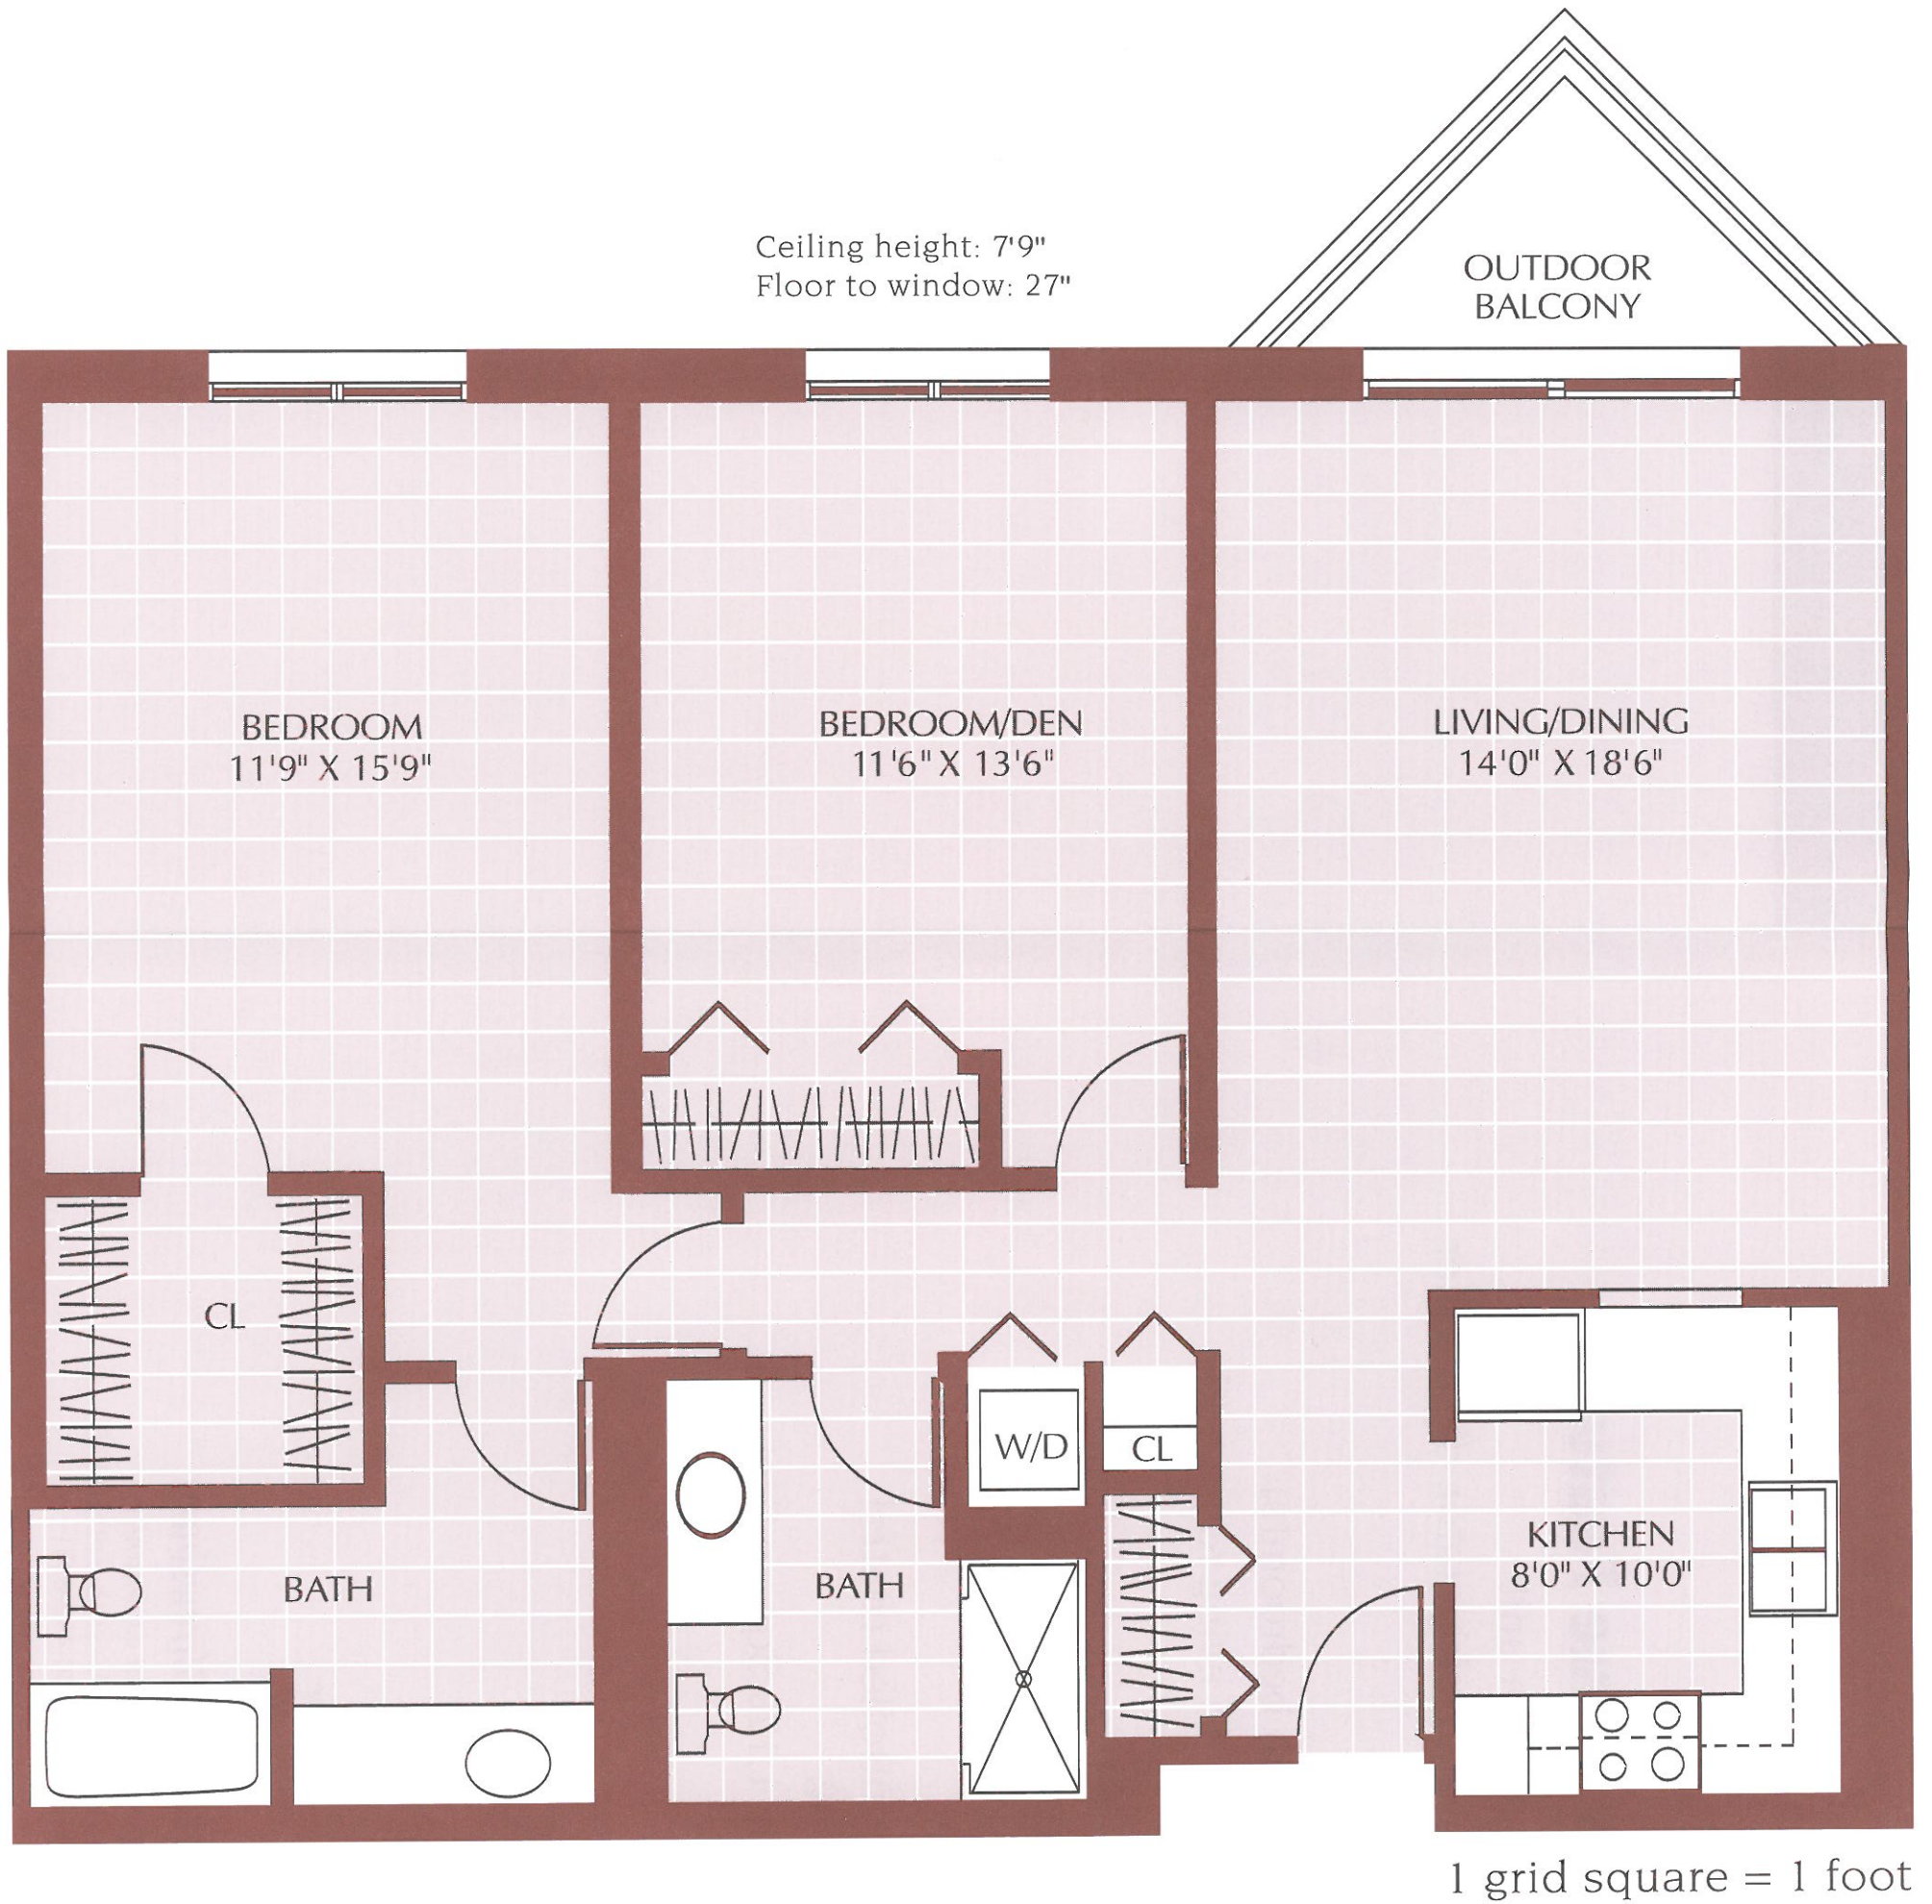

# FLOOR PLAN

Type J —

Two Bedrooms, Outdoor Balcony

**Southgate at Shrewsbury**

30 Julio Drive, Shrewsbury, Massachusetts 01545