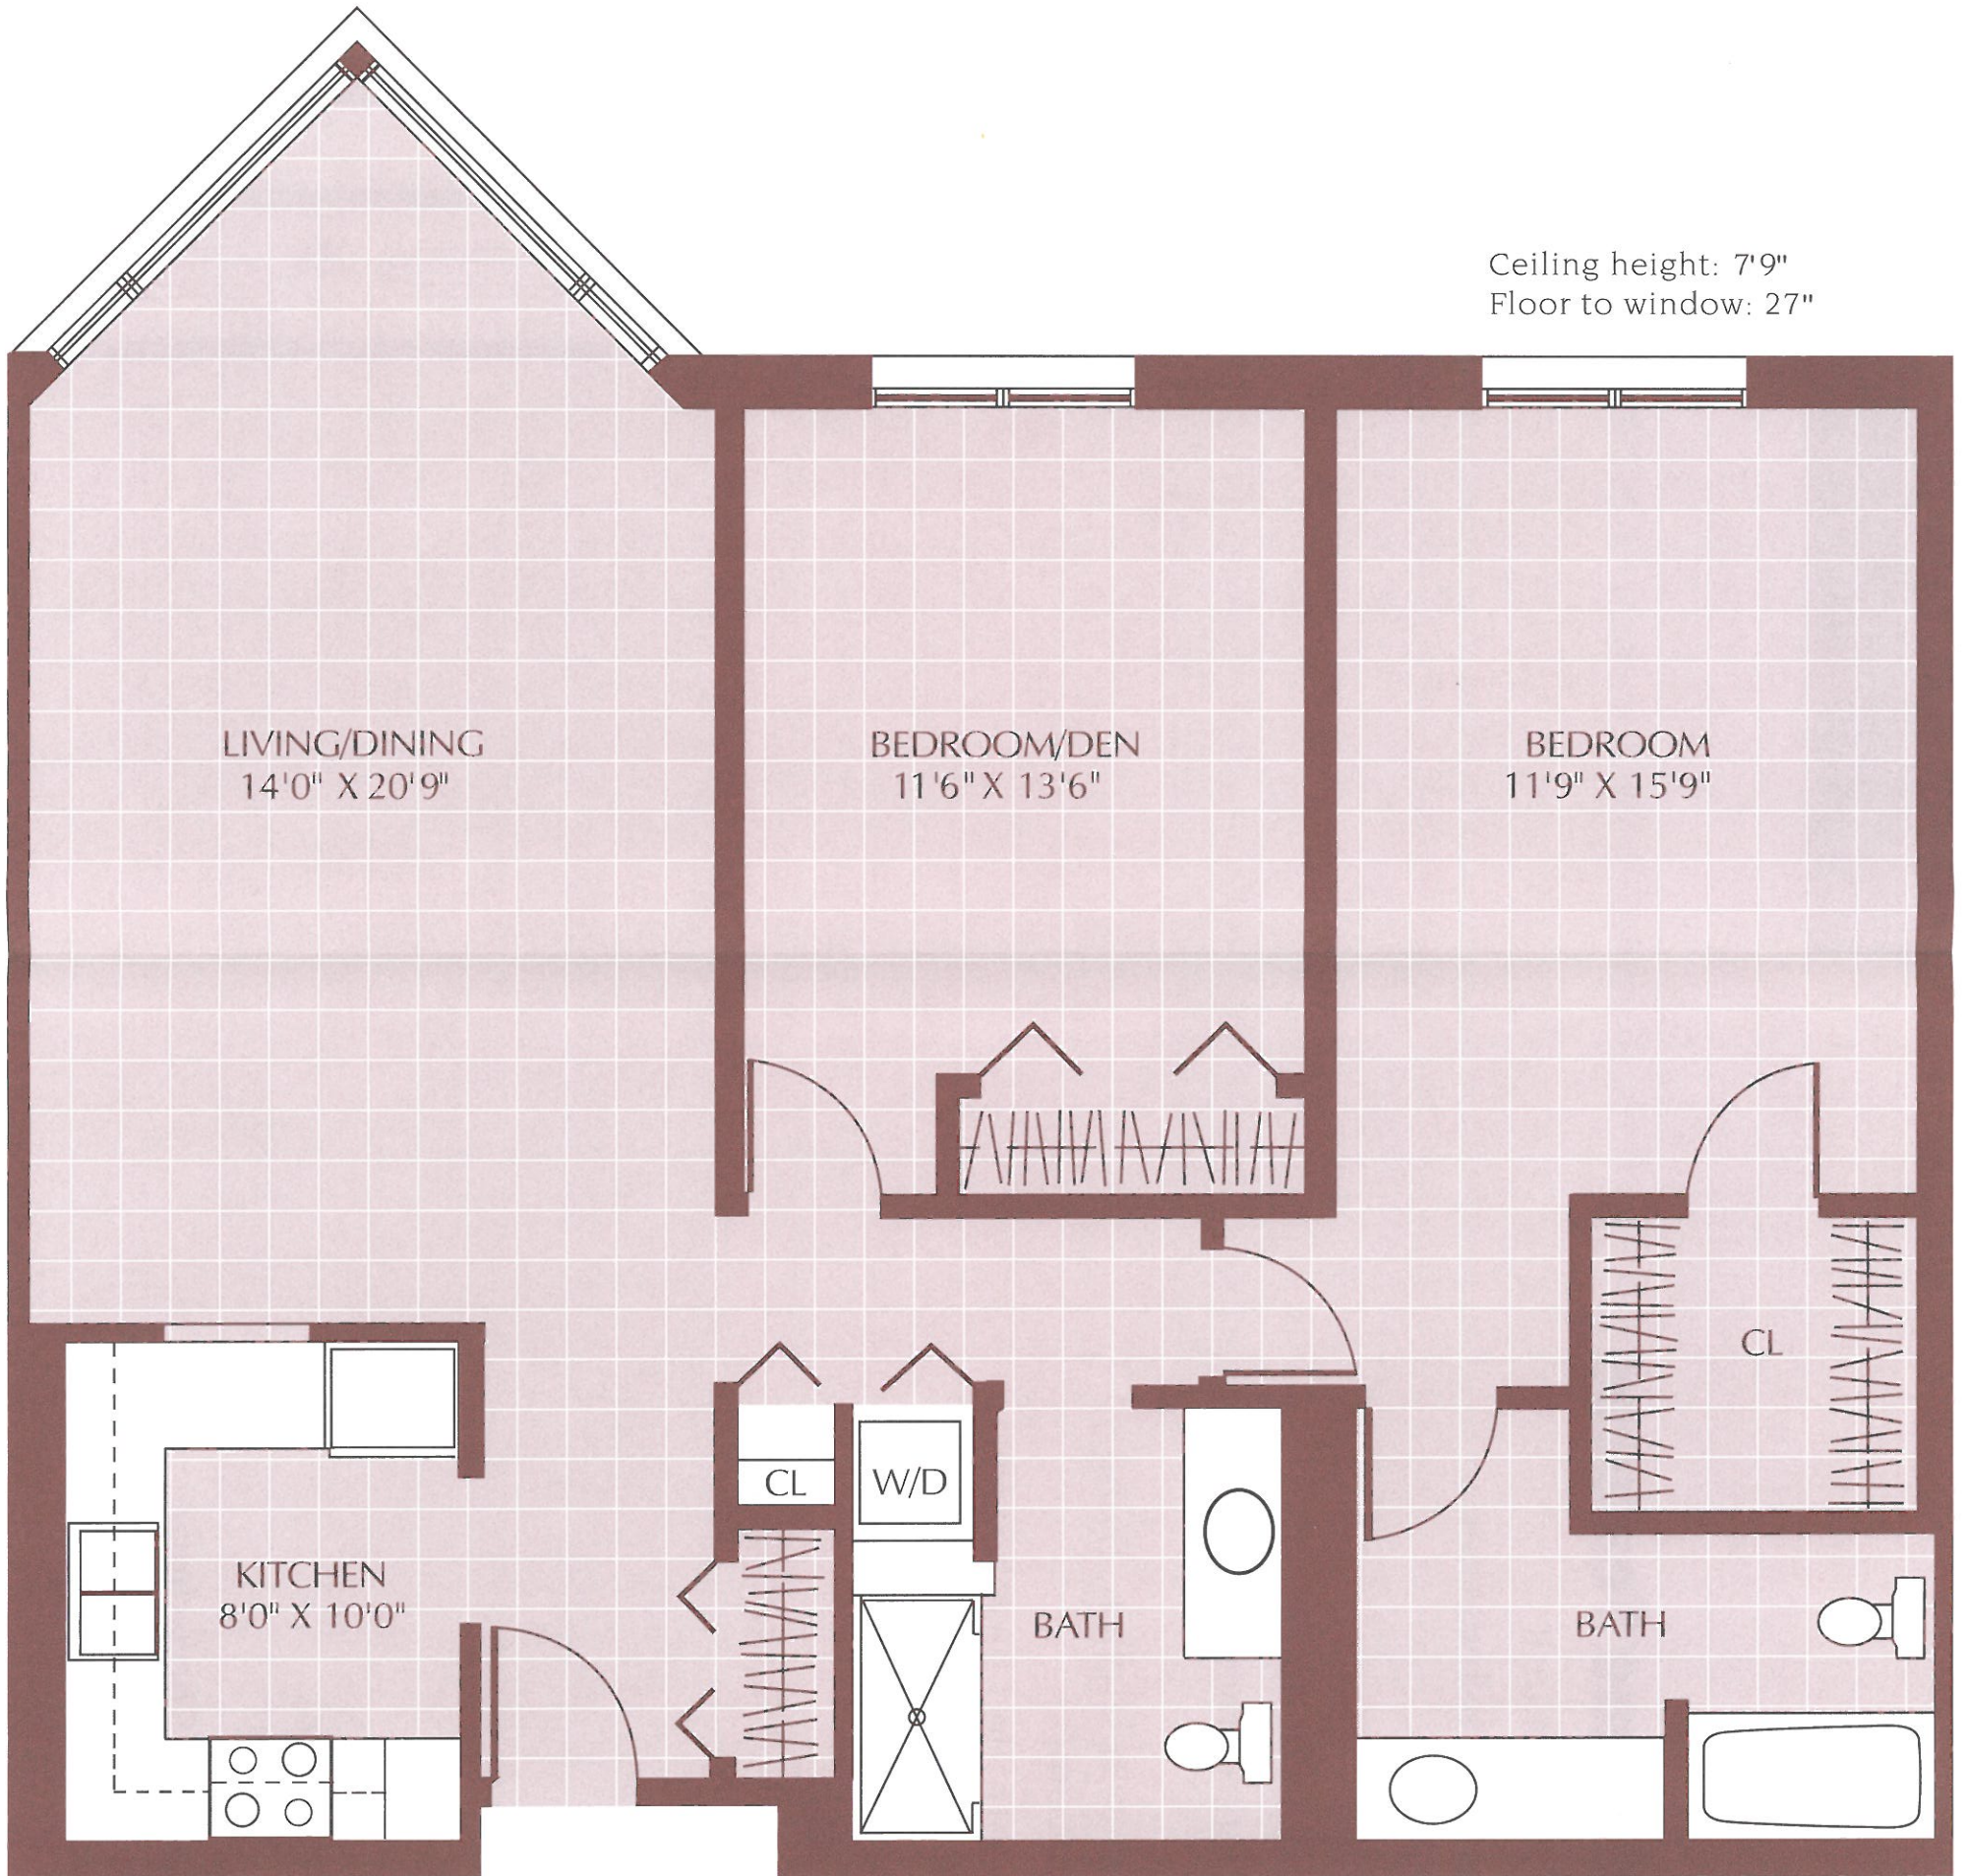

FLOOR PLAN

Type K (R) –
Two Bedrooms, Enclosed Balcony

Ceiling height: 7'9"
Floor to window: 27"

1 grid square = 1 foot

Southgate at Shrewsbury

30 Julio Drive, Shrewsbury, Massachusetts 01545