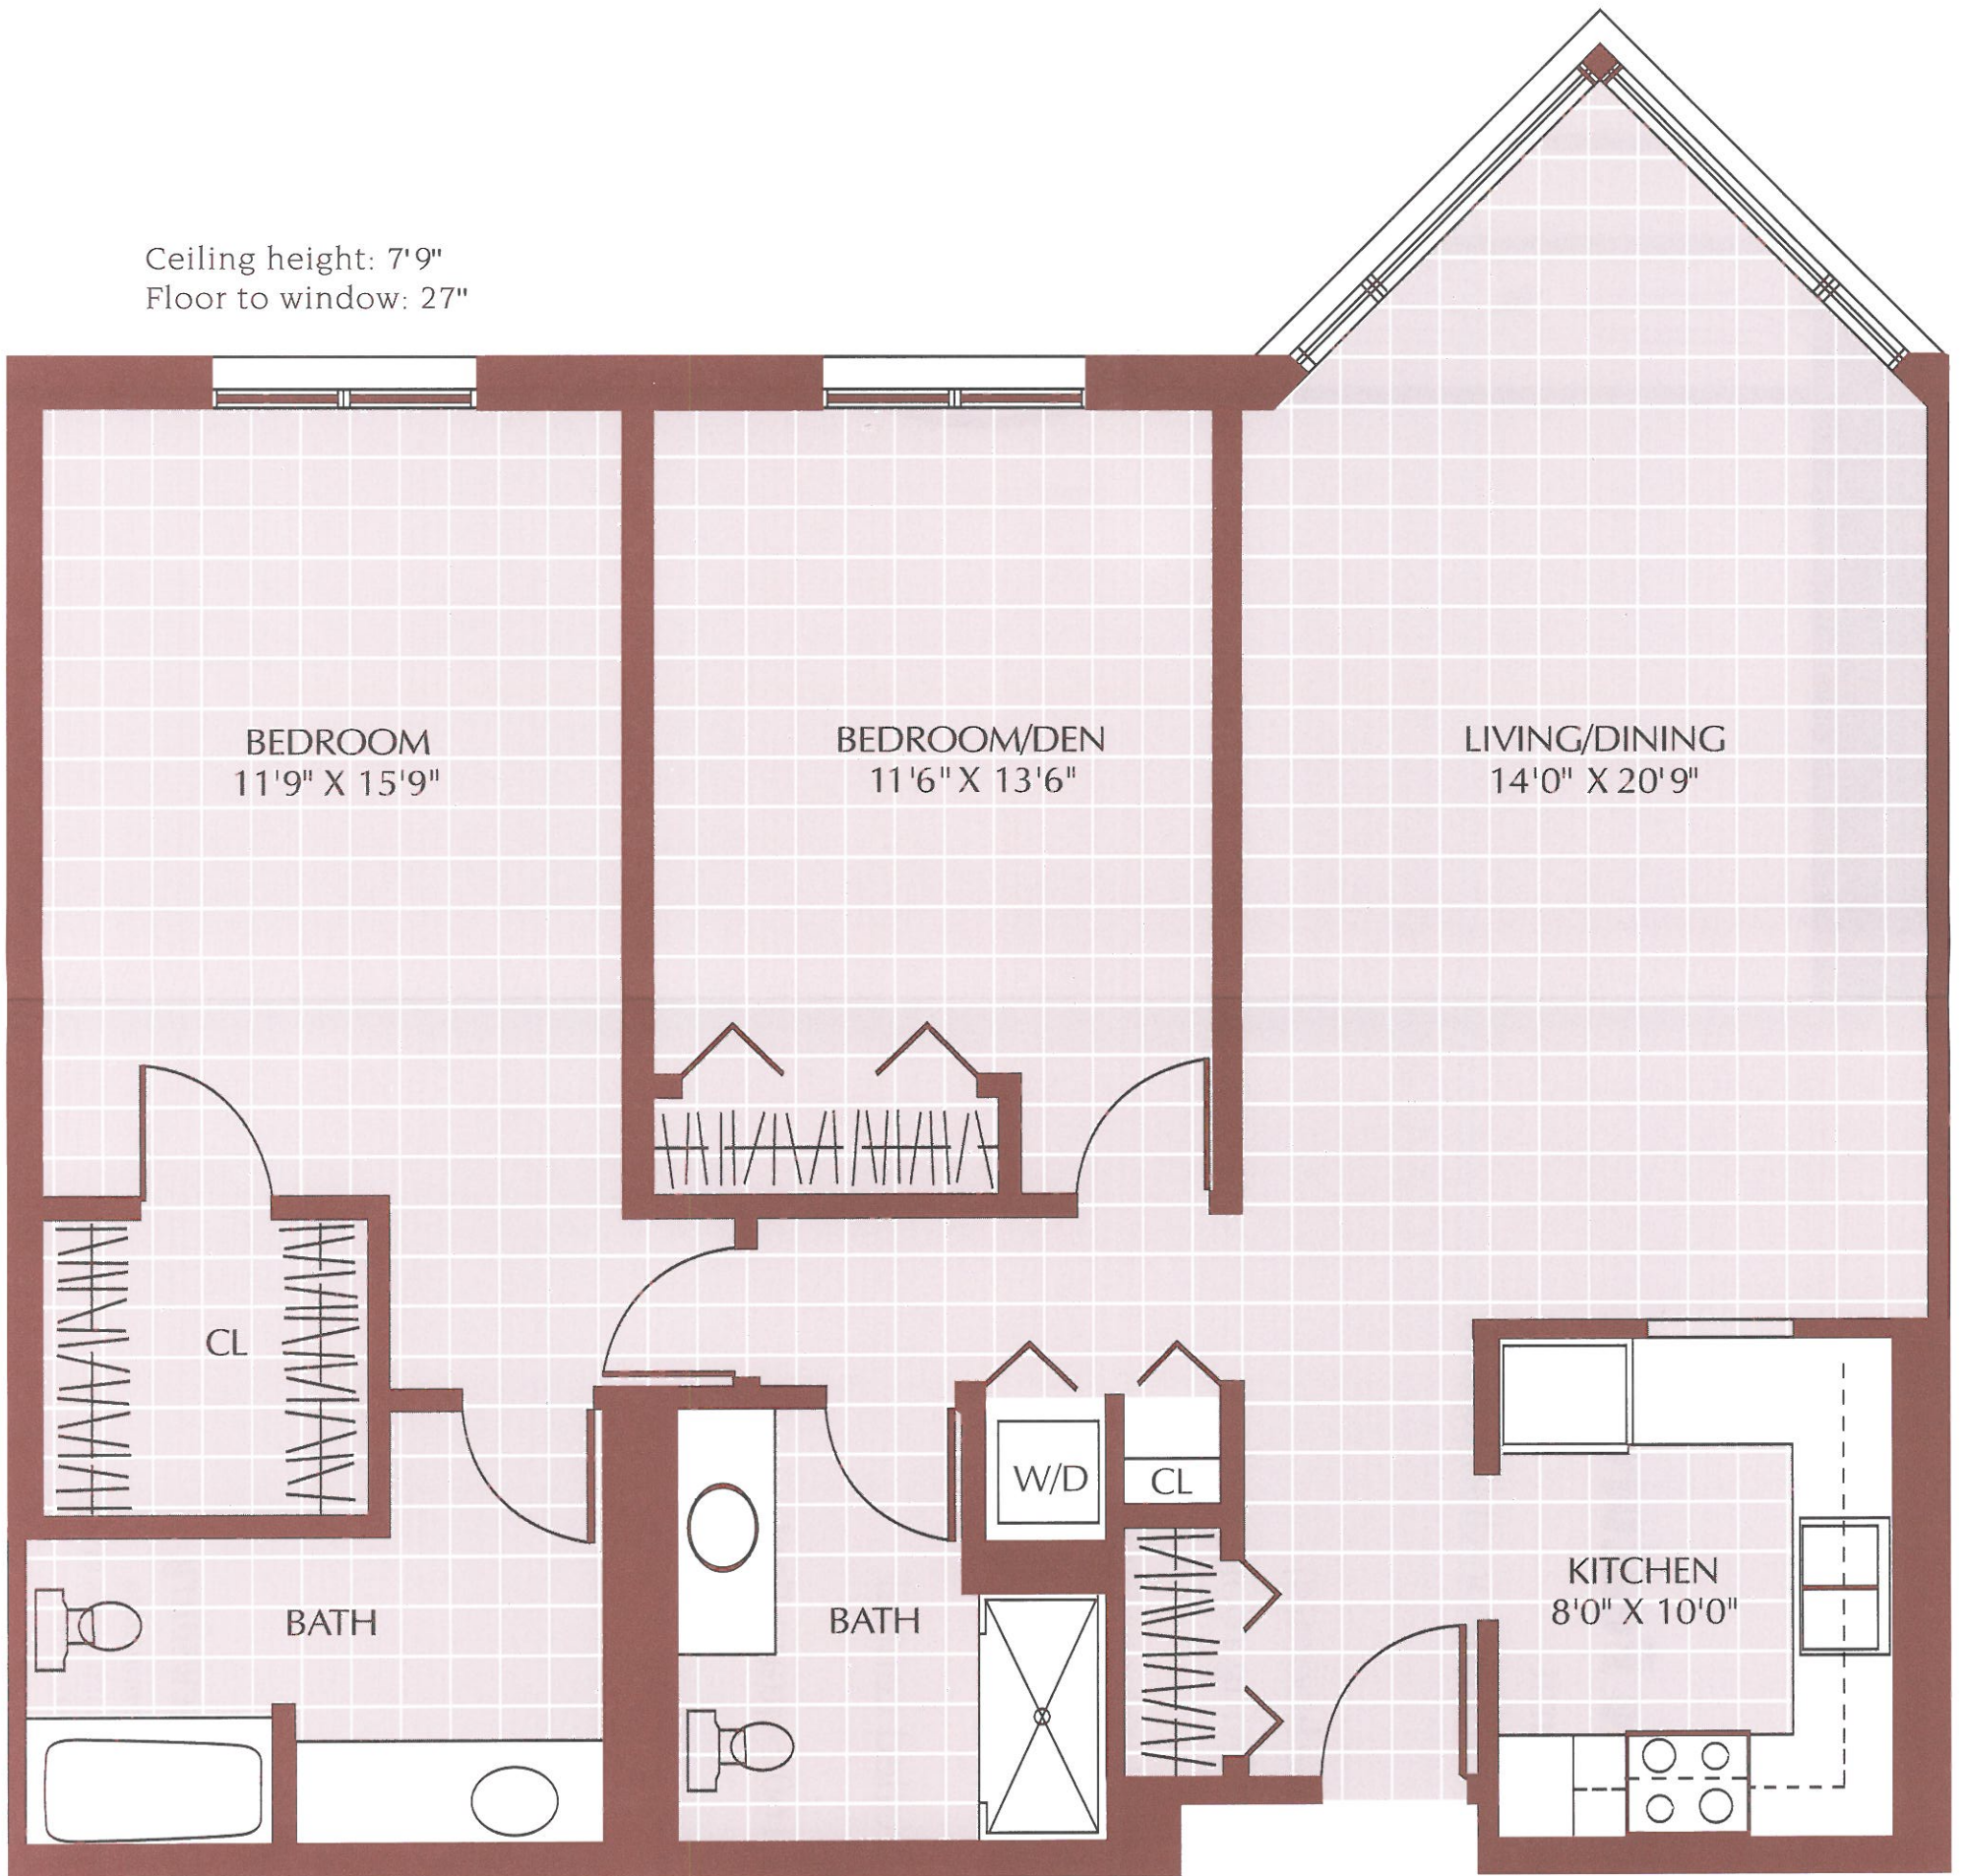

FLOOR PLAN

Type K –

Two Bedrooms, Enclosed Balcony

Ceiling height: 7'9"
Floor to window: 27"

1 grid square = 1 foot

Southgate at Shrewsbury

30 Julio Drive, Shrewsbury, Massachusetts 01545