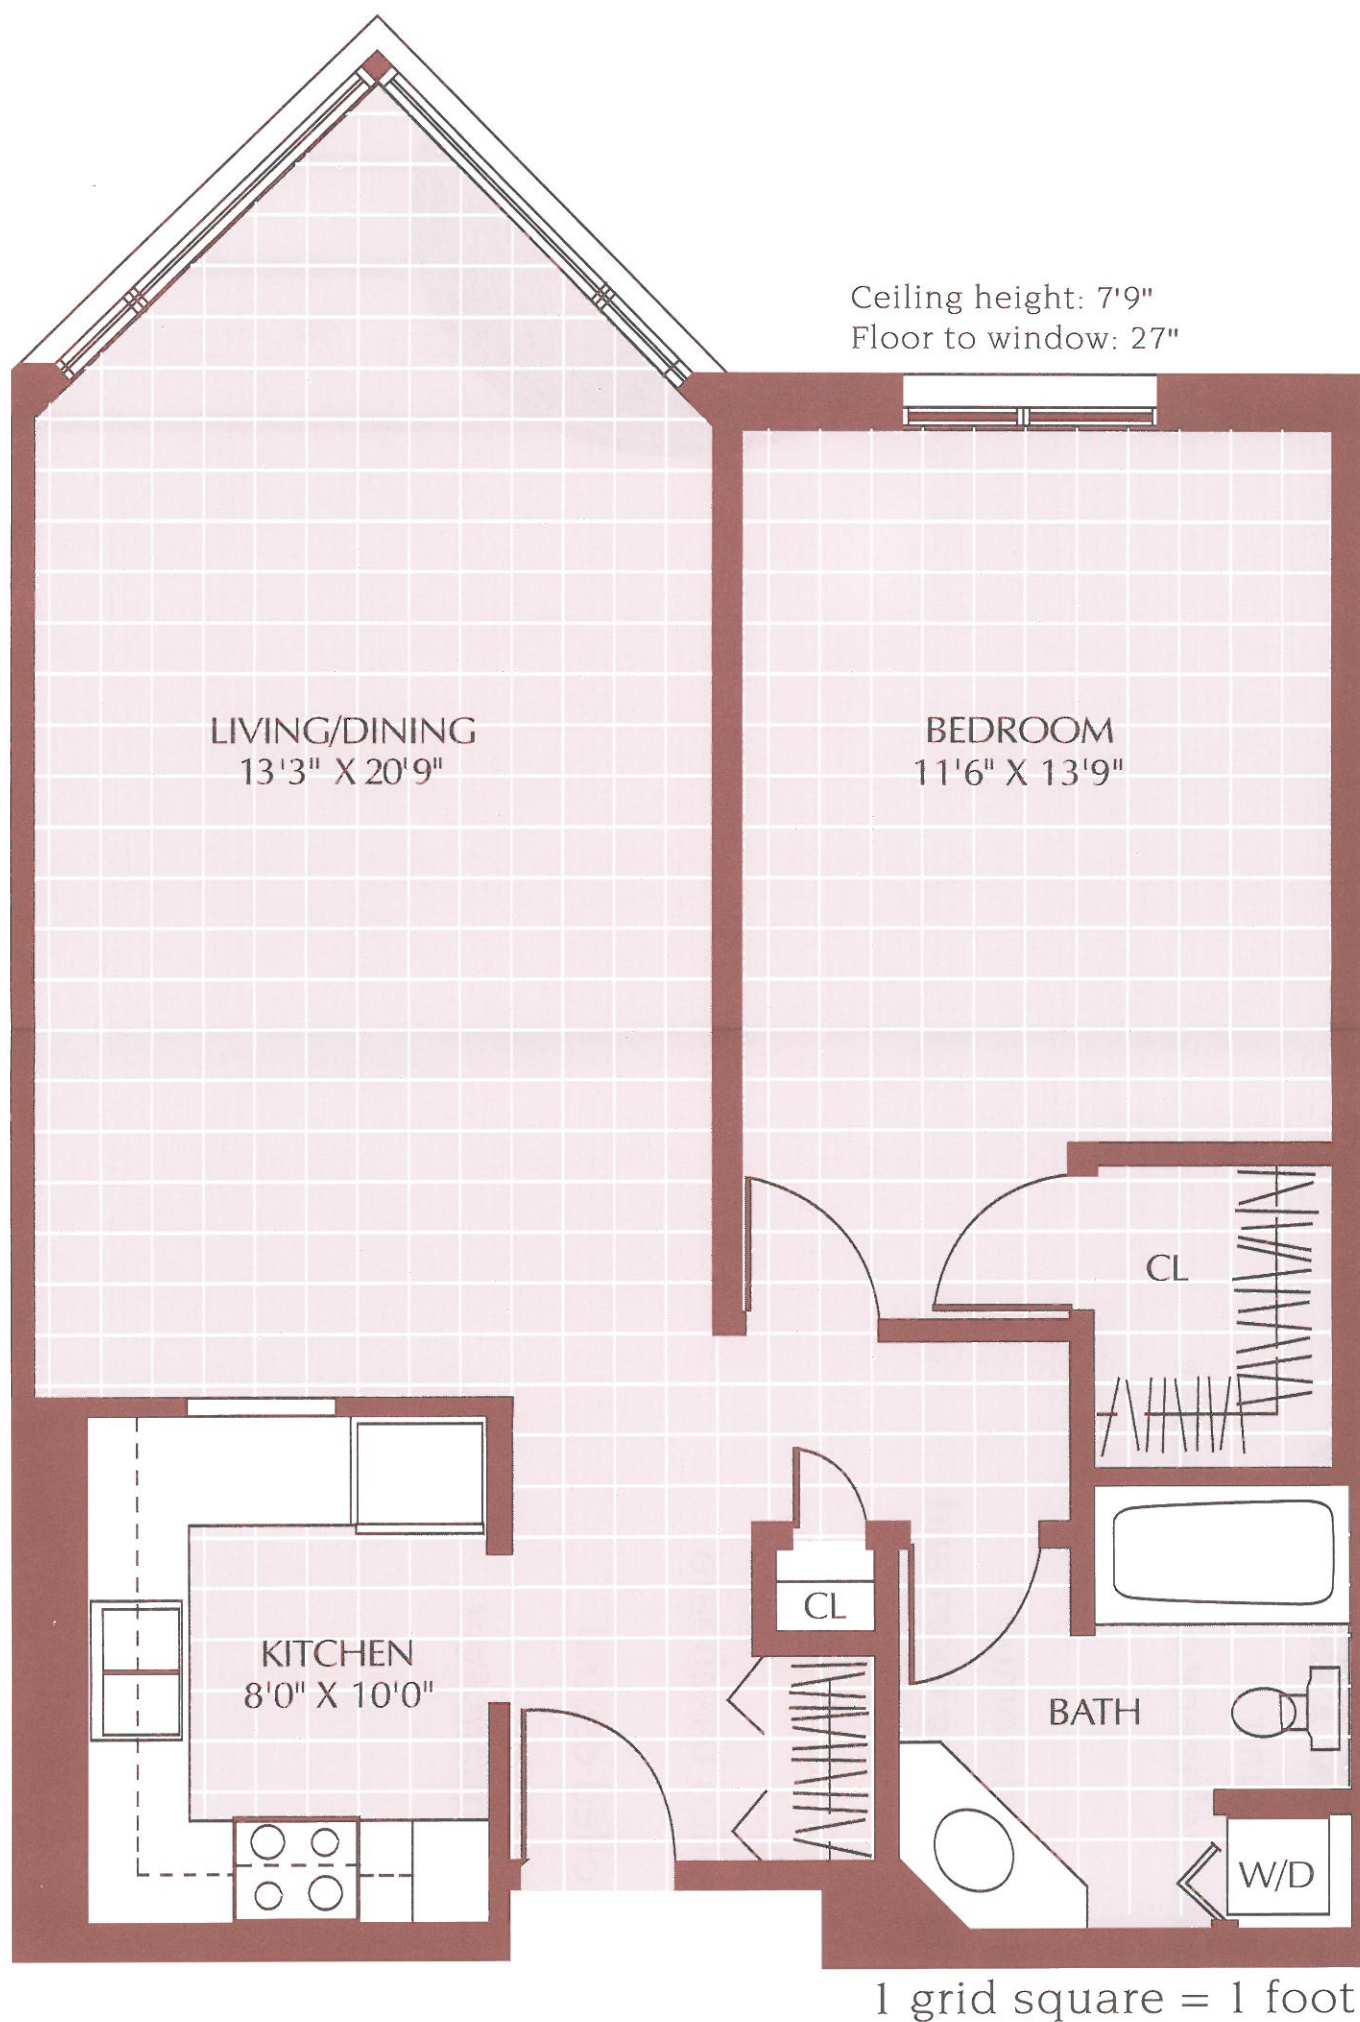

FLOOR PLAN

Type F (R) —

One Bedroom, Enclosed Balcony

Southgate at Shrewsbury

30 Julio Drive, Shrewsbury, Massachusetts 01545