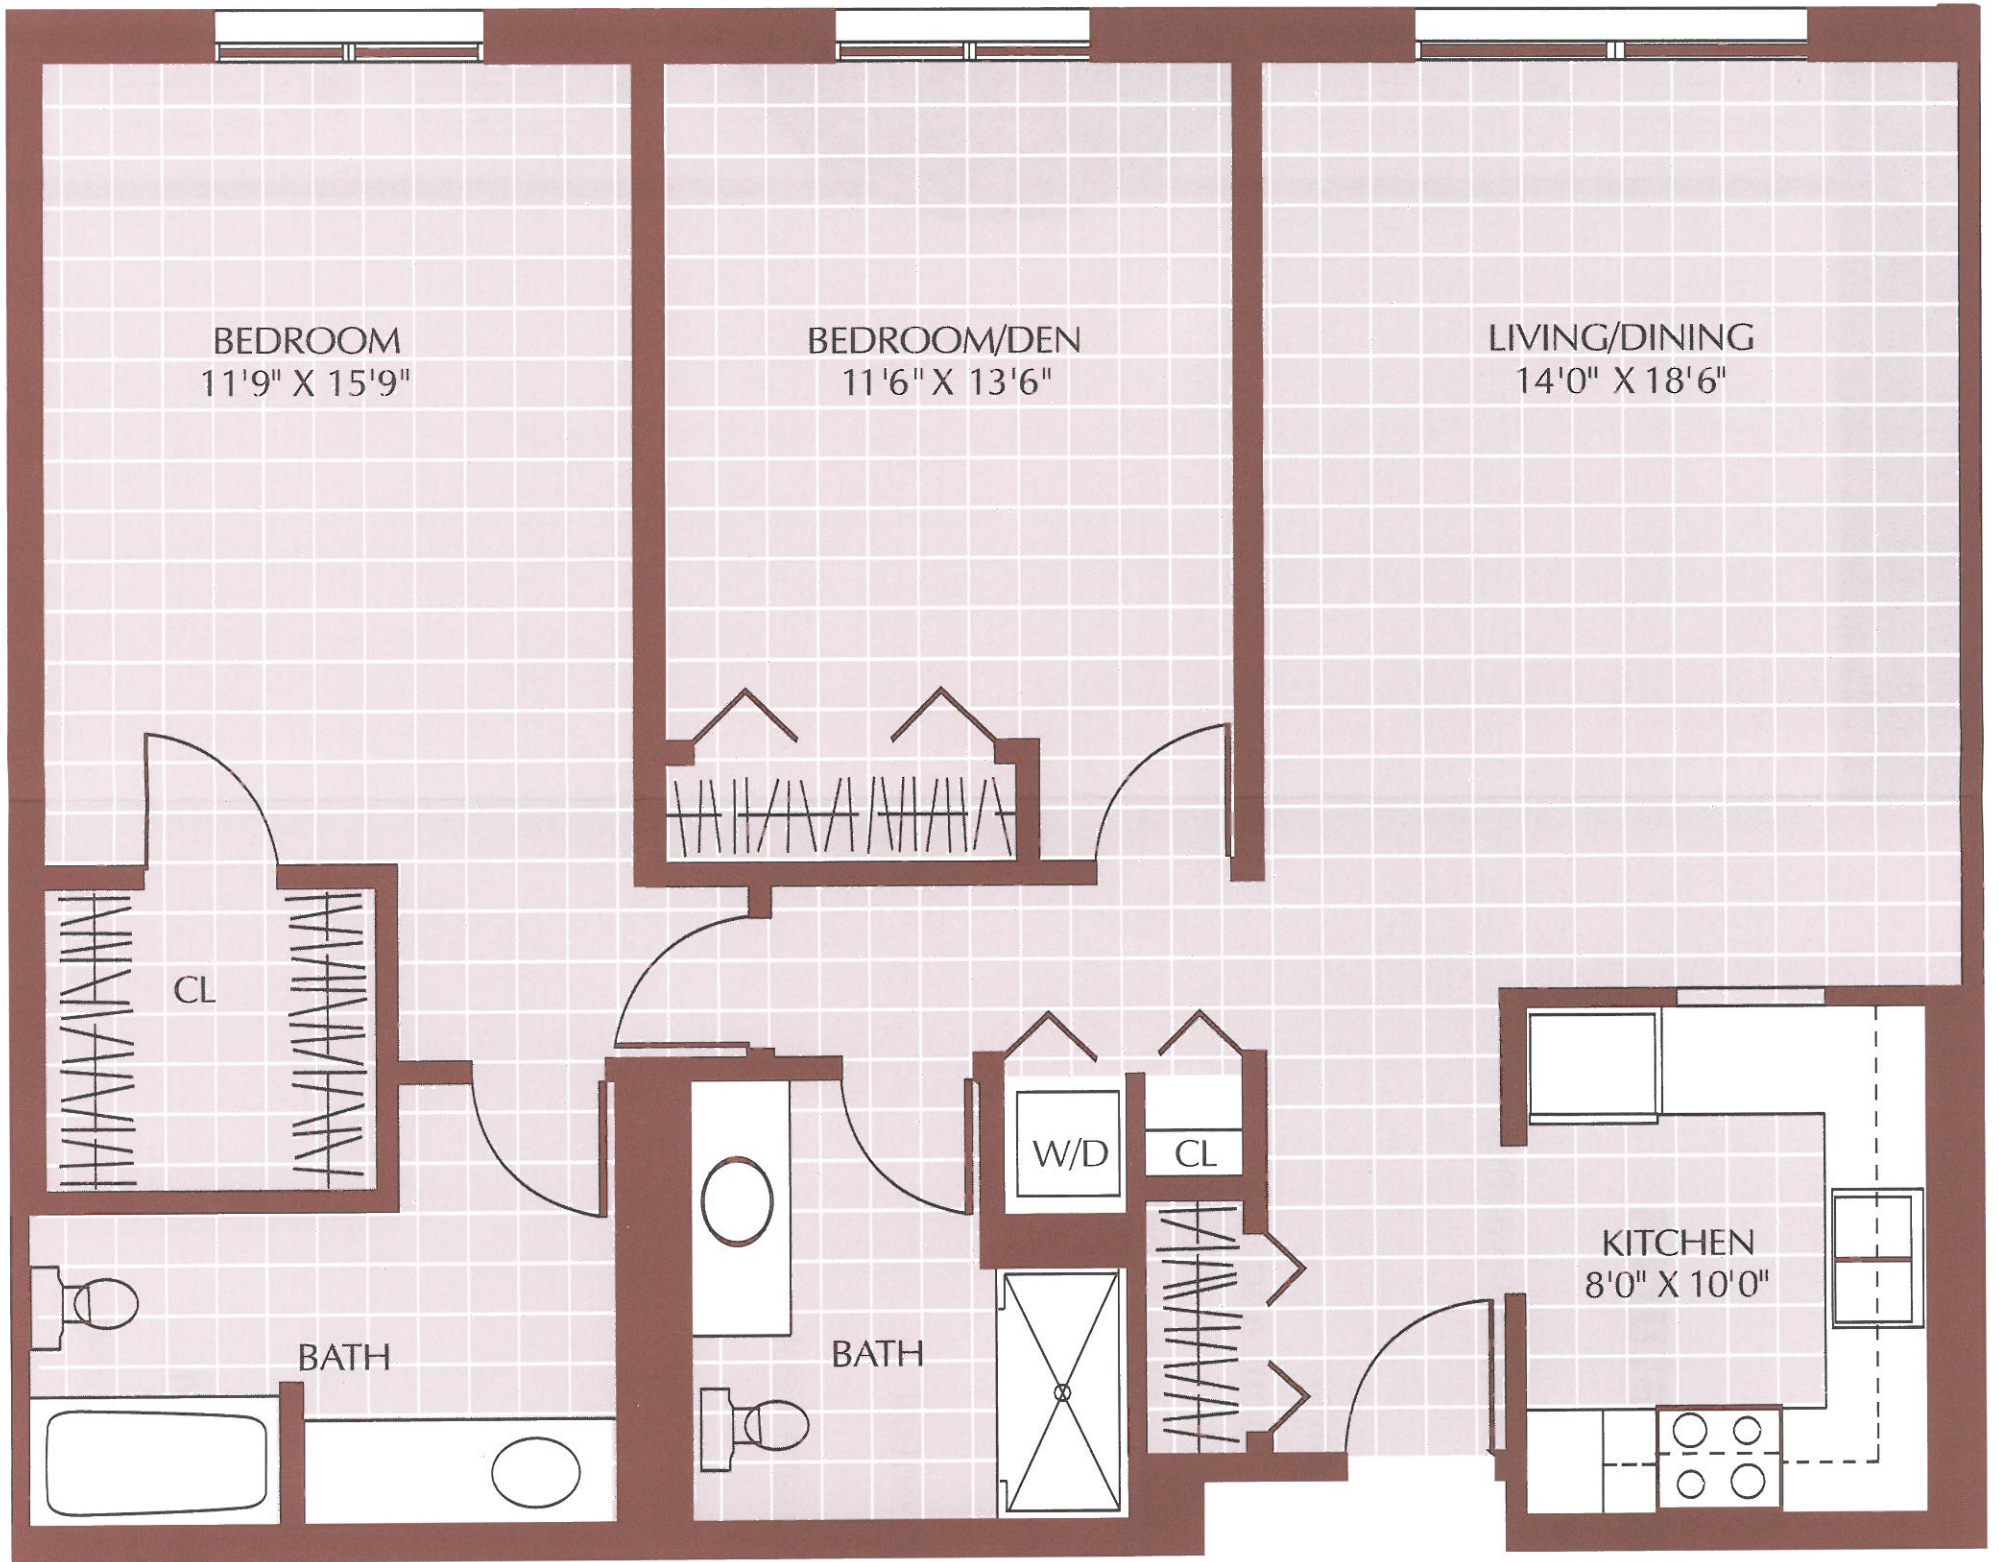

FLOOR PLAN

Type H –

Two Bedrooms, Standard

Ceiling height: 7'9"
Floor to window: 27"

1 grid square = 1 foot

Southgate at Shrewsbury

30 Julio Drive, Shrewsbury, Massachusetts 01545